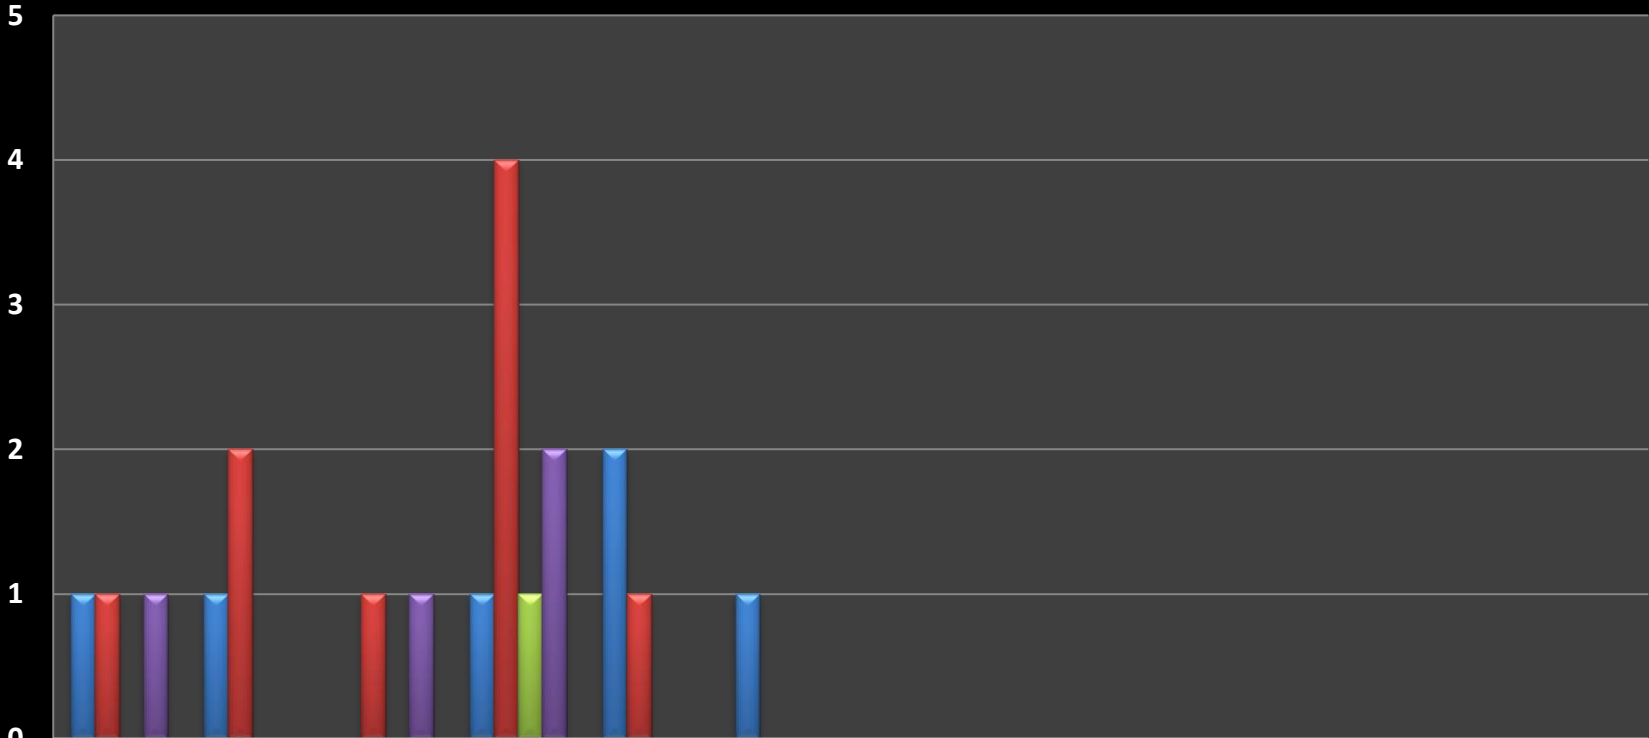

SURFSIDE POLICE DEPARTMENT

Monthly Activity by Classification

Classification	May	June	+/-
Homicide	0	0	0
Sexual Battery	0	0	0
Aggravated Assault - Battery	1	1	0
Burglary Structure	2	1	-1
Grand Theft	3	4	1
Robbery	0	0	0
Auto Theft	0	0	0
Total Part I Crimes	6	6	0
Battery Simple	2	1	-1
Domestic Violence	2	0	-2
Theft Under	4	7	3
Lewd / lascivious	0	0	0
Burglary Conveyance	1	0	-1
Fraud	2	1	-1
Criminal Mischief	2	3	1
Driving Under Influence	0	0	0
Total Part II Crimes	13	12	-1
Traffic Citations	652	629	-23
Traffic Warnings	331	285	-46
Arrests	8	6	-2
Adult Civil Citations	0	0	0
Parking Citations	1860	1489	-371

June 2024

Number of cases

	Jan	Feb	Mar	Apr	May	June	July	Aug	Sep	Oct	Nov	Dec
■ Burglary Structure	1	1	0	1	2	1						
■ Auto Burglary	1	2	1	4	1	0						
■ Robbery	0	0	0	1	0	0						
■ Auto Theft	1	0	1	2	0	0						

SURFSIDE POLICE DEPARTMENT

Classification	June
Dispatch Events	1416
Incident/Crime Reports	48
Felony Arrests	1
Misdemeanor Arrests	4
Warrant Arrests	1
Adult Civil Citations	0
Traffic Citations	629
Traffic Warnings	285
Parking Citations	1489
Suspicious Person Checks	17
Crime Prevention/Community Events	15
Traffic Crashes	20
Investigations Assigned	26
Investigations Closed	8
Investigations Cleared by Arrest	2