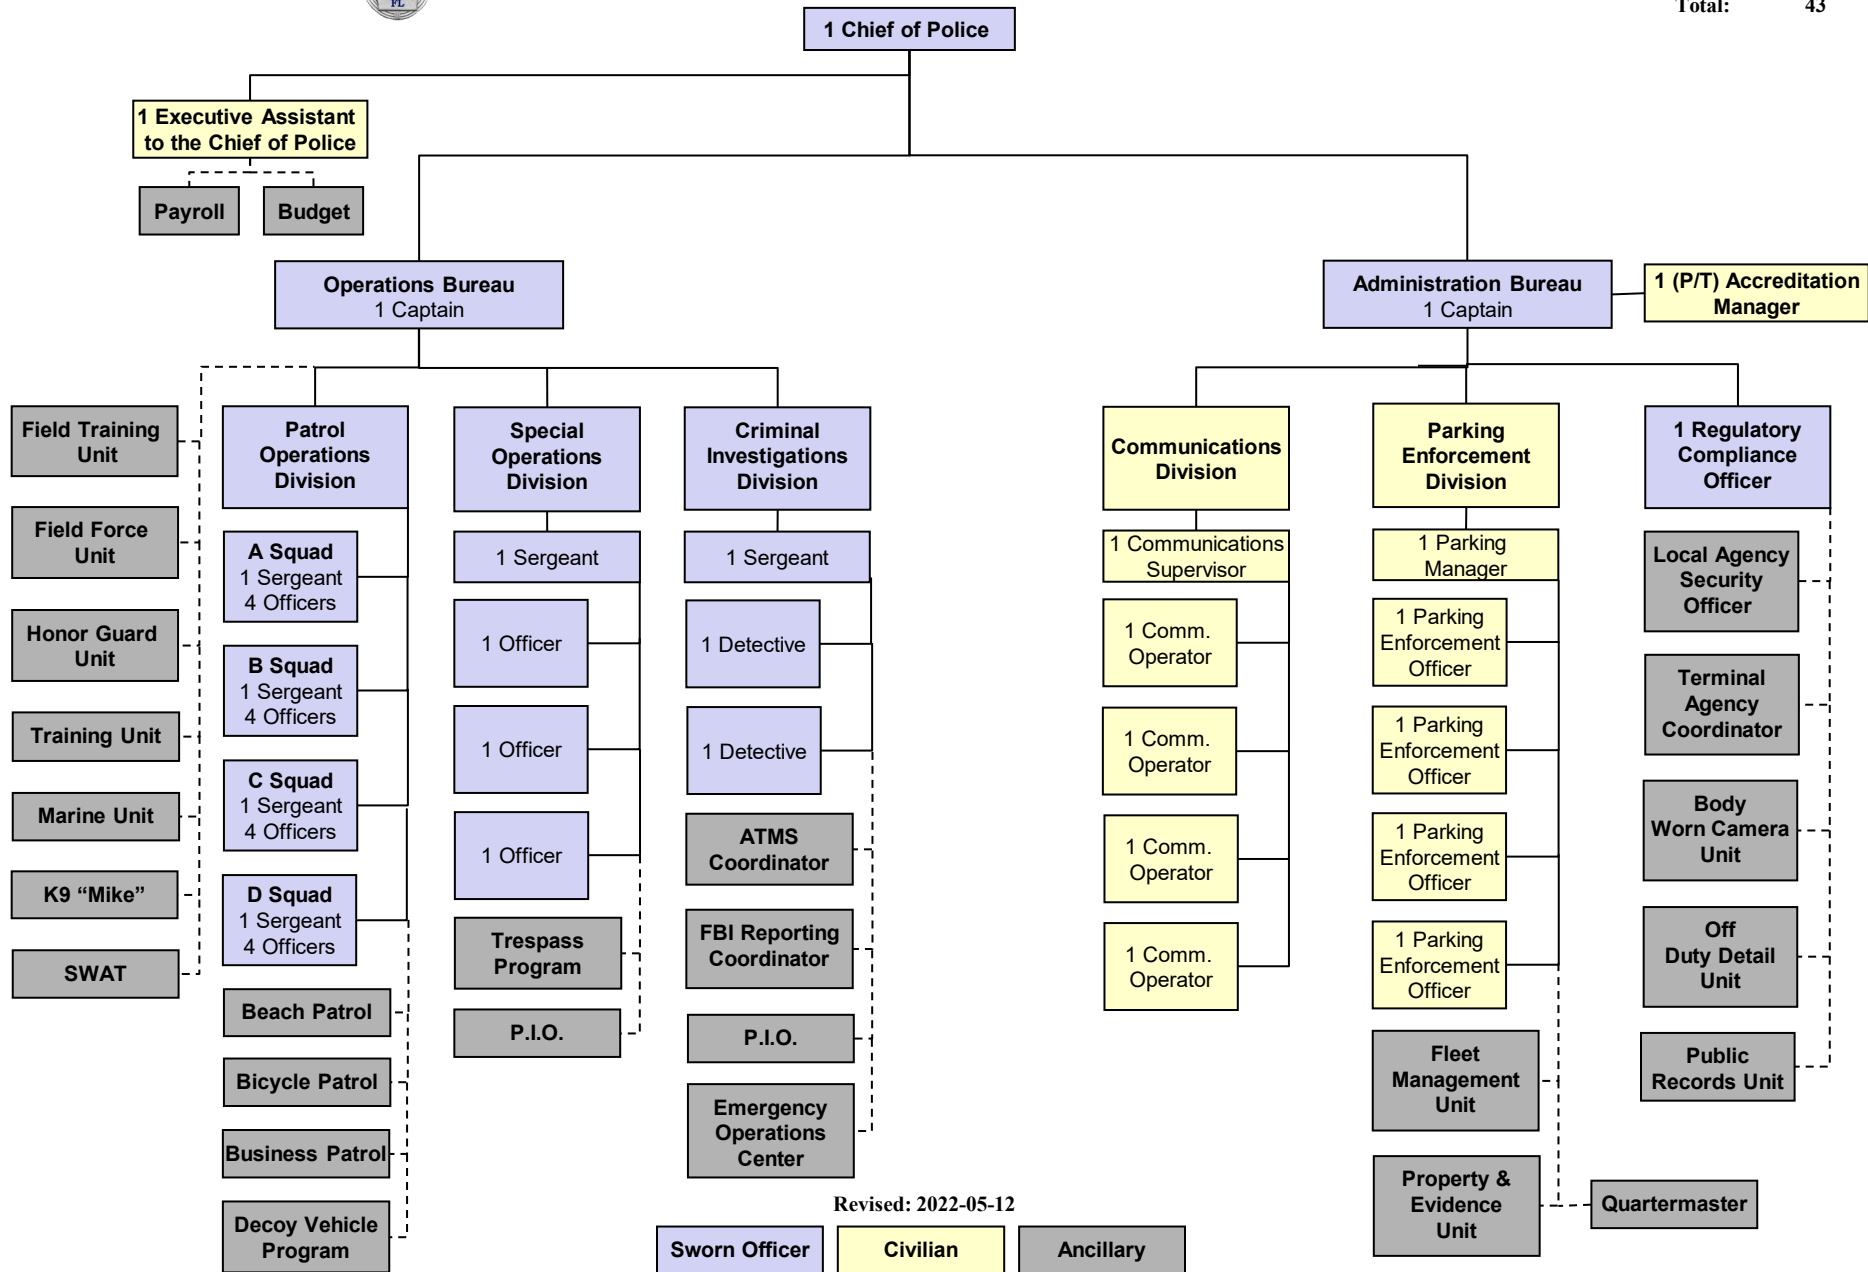

# SURFSIDE POLICE DEPARTMENT

## ORGANIZATIONAL CHART

**Police Allocations**

Sworn - 31  
 Civilians - 11  
 Civilians P/T - 1

**Total: 43**

Revised: 2022-05-12