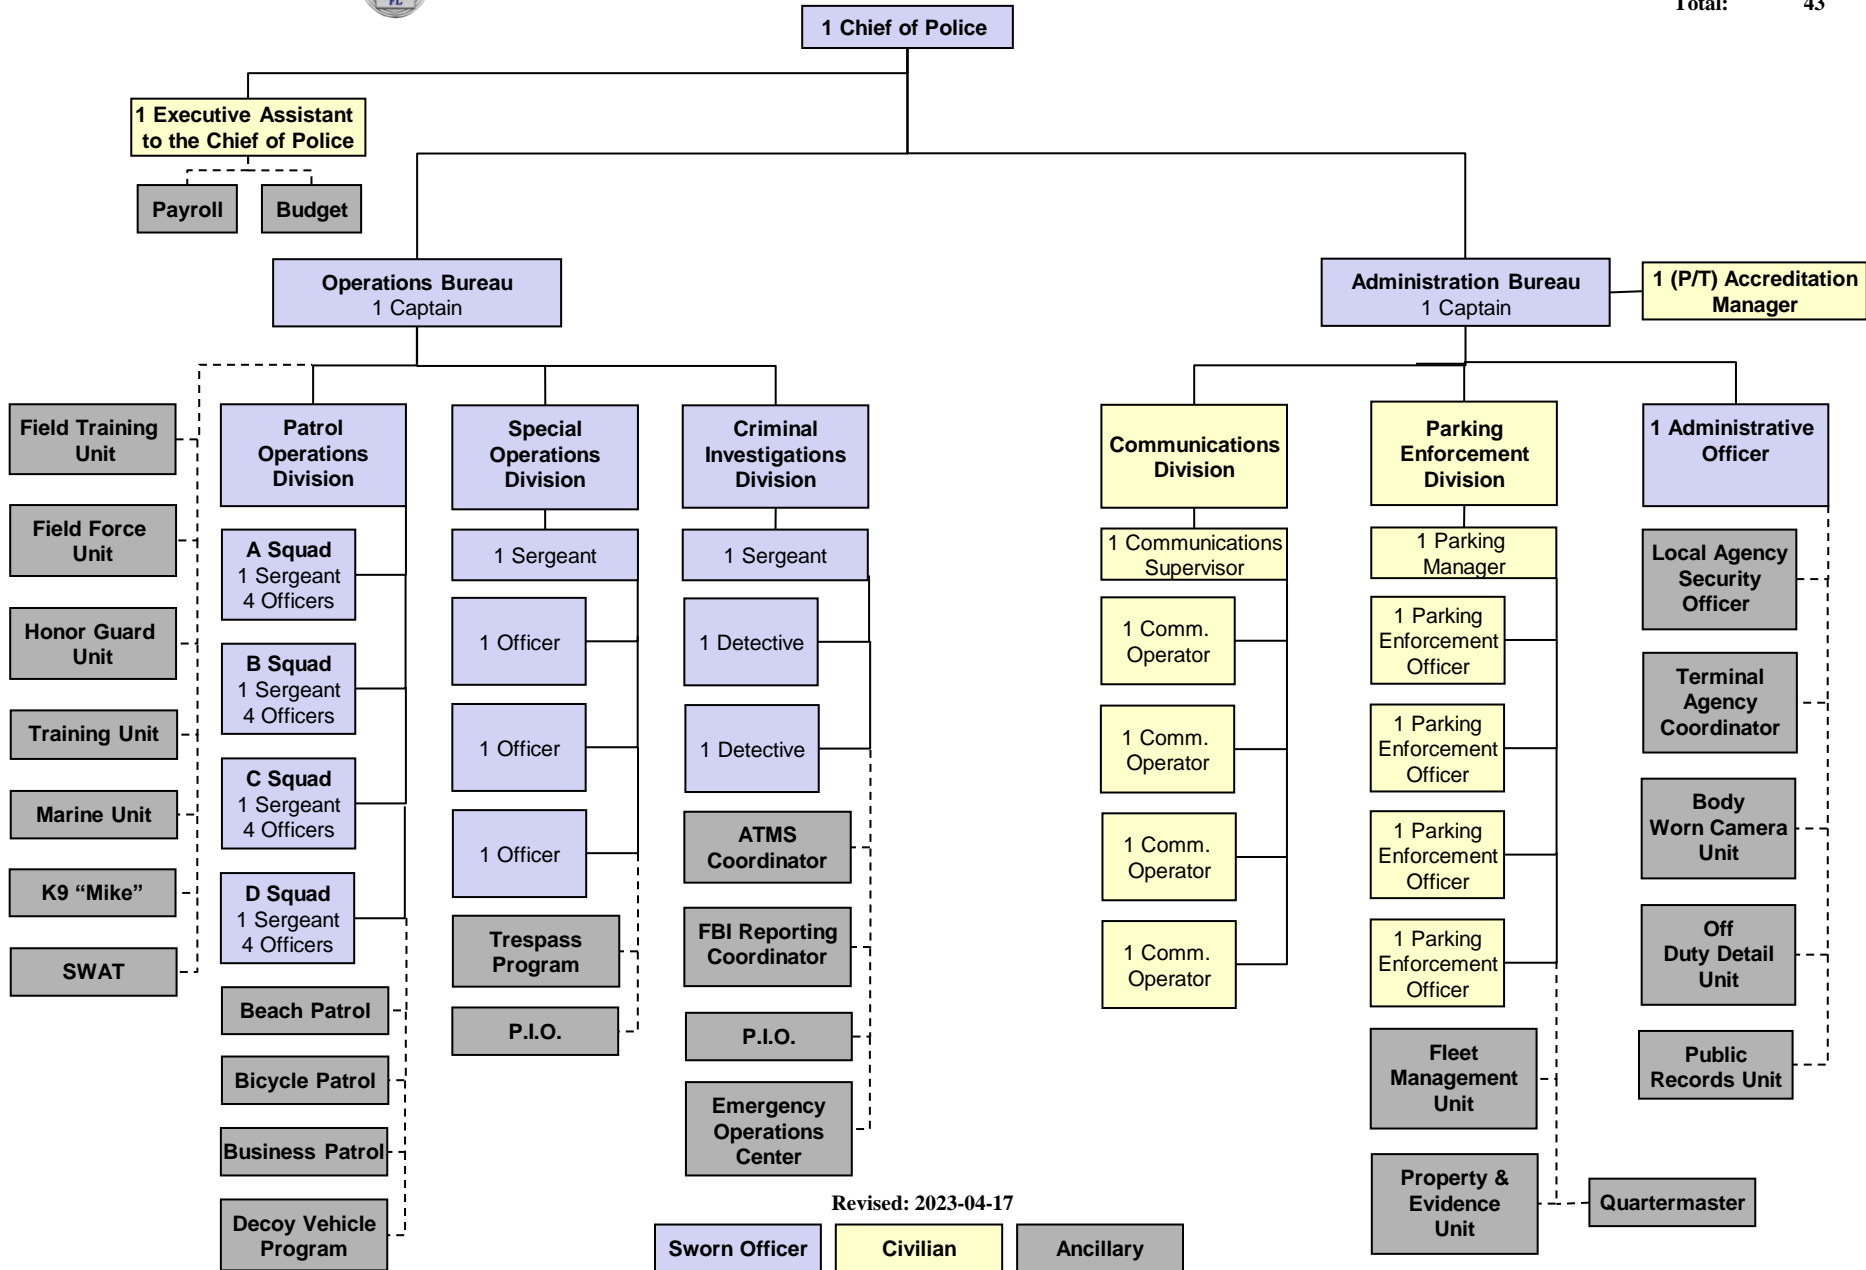

# SURFSIDE POLICE DEPARTMENT

## ORGANIZATIONAL CHART

**Police Allocations**

Sworn - 31  
 Civilians - 11  
 Civilians P/T - 1

**Total: 43**

Revised: 2023-04-17