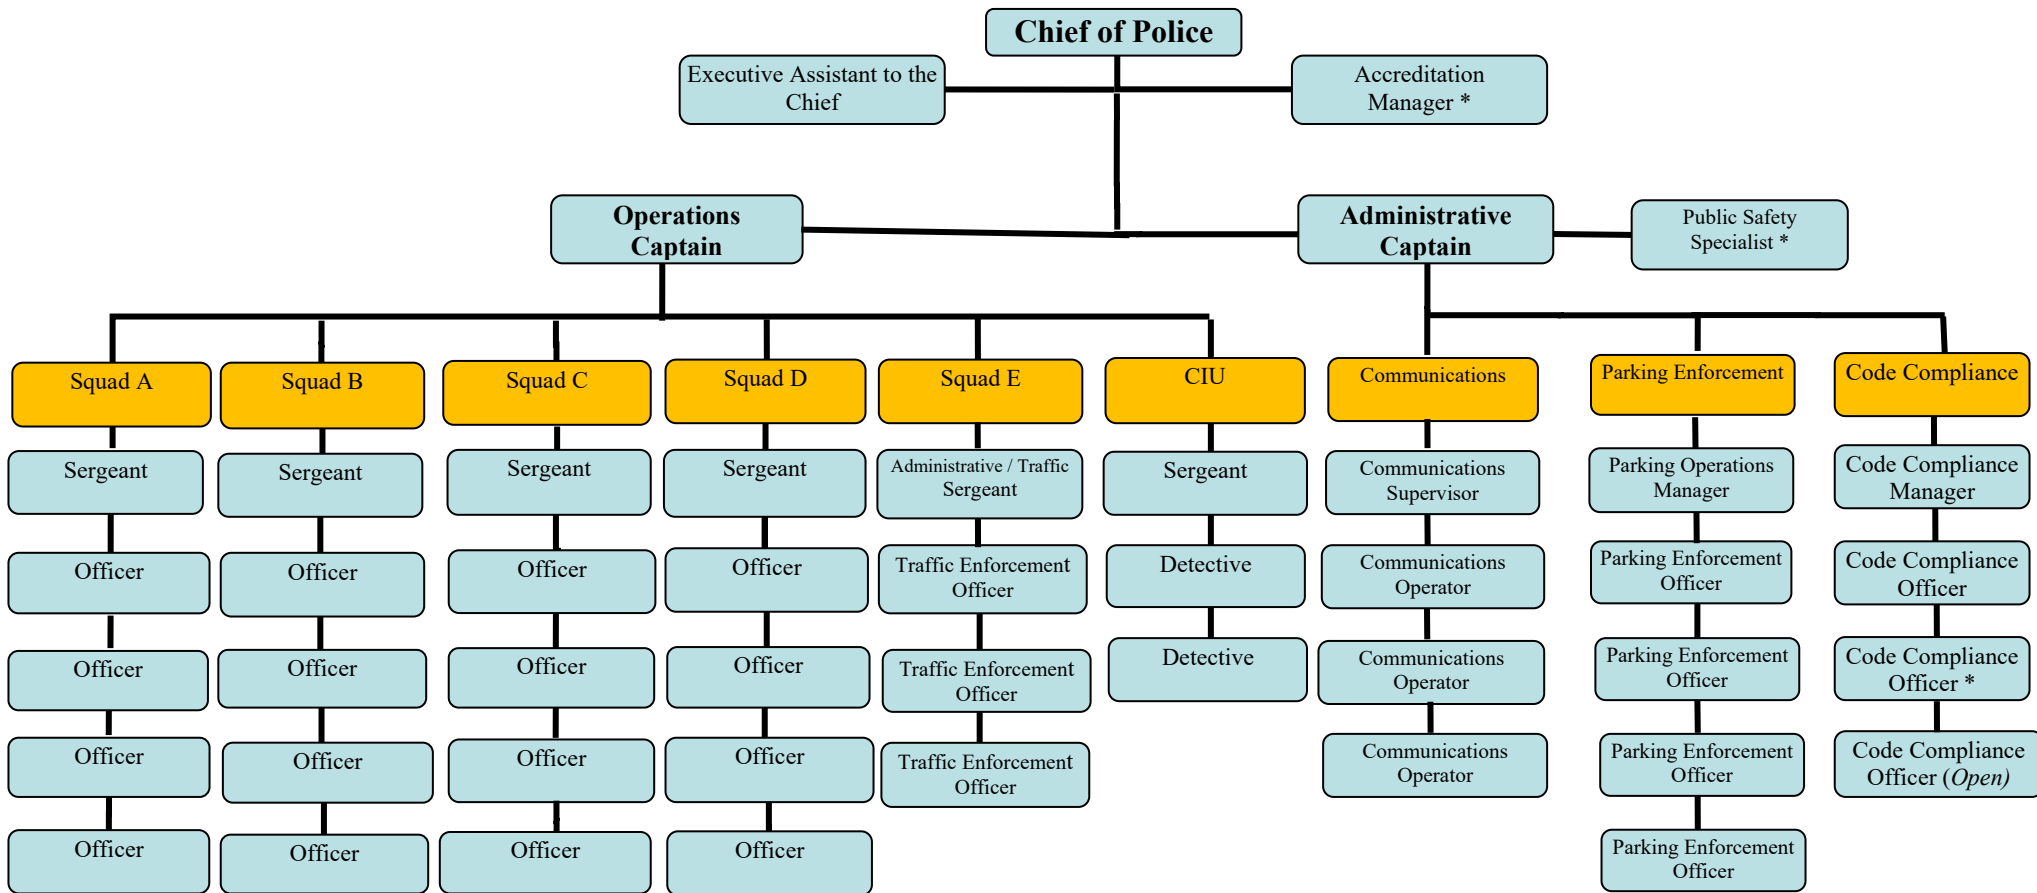

# SURFSIDE

# POLICE

Effective: March 29, 2021

## Organizational Chart

\*Denotes Part-Time