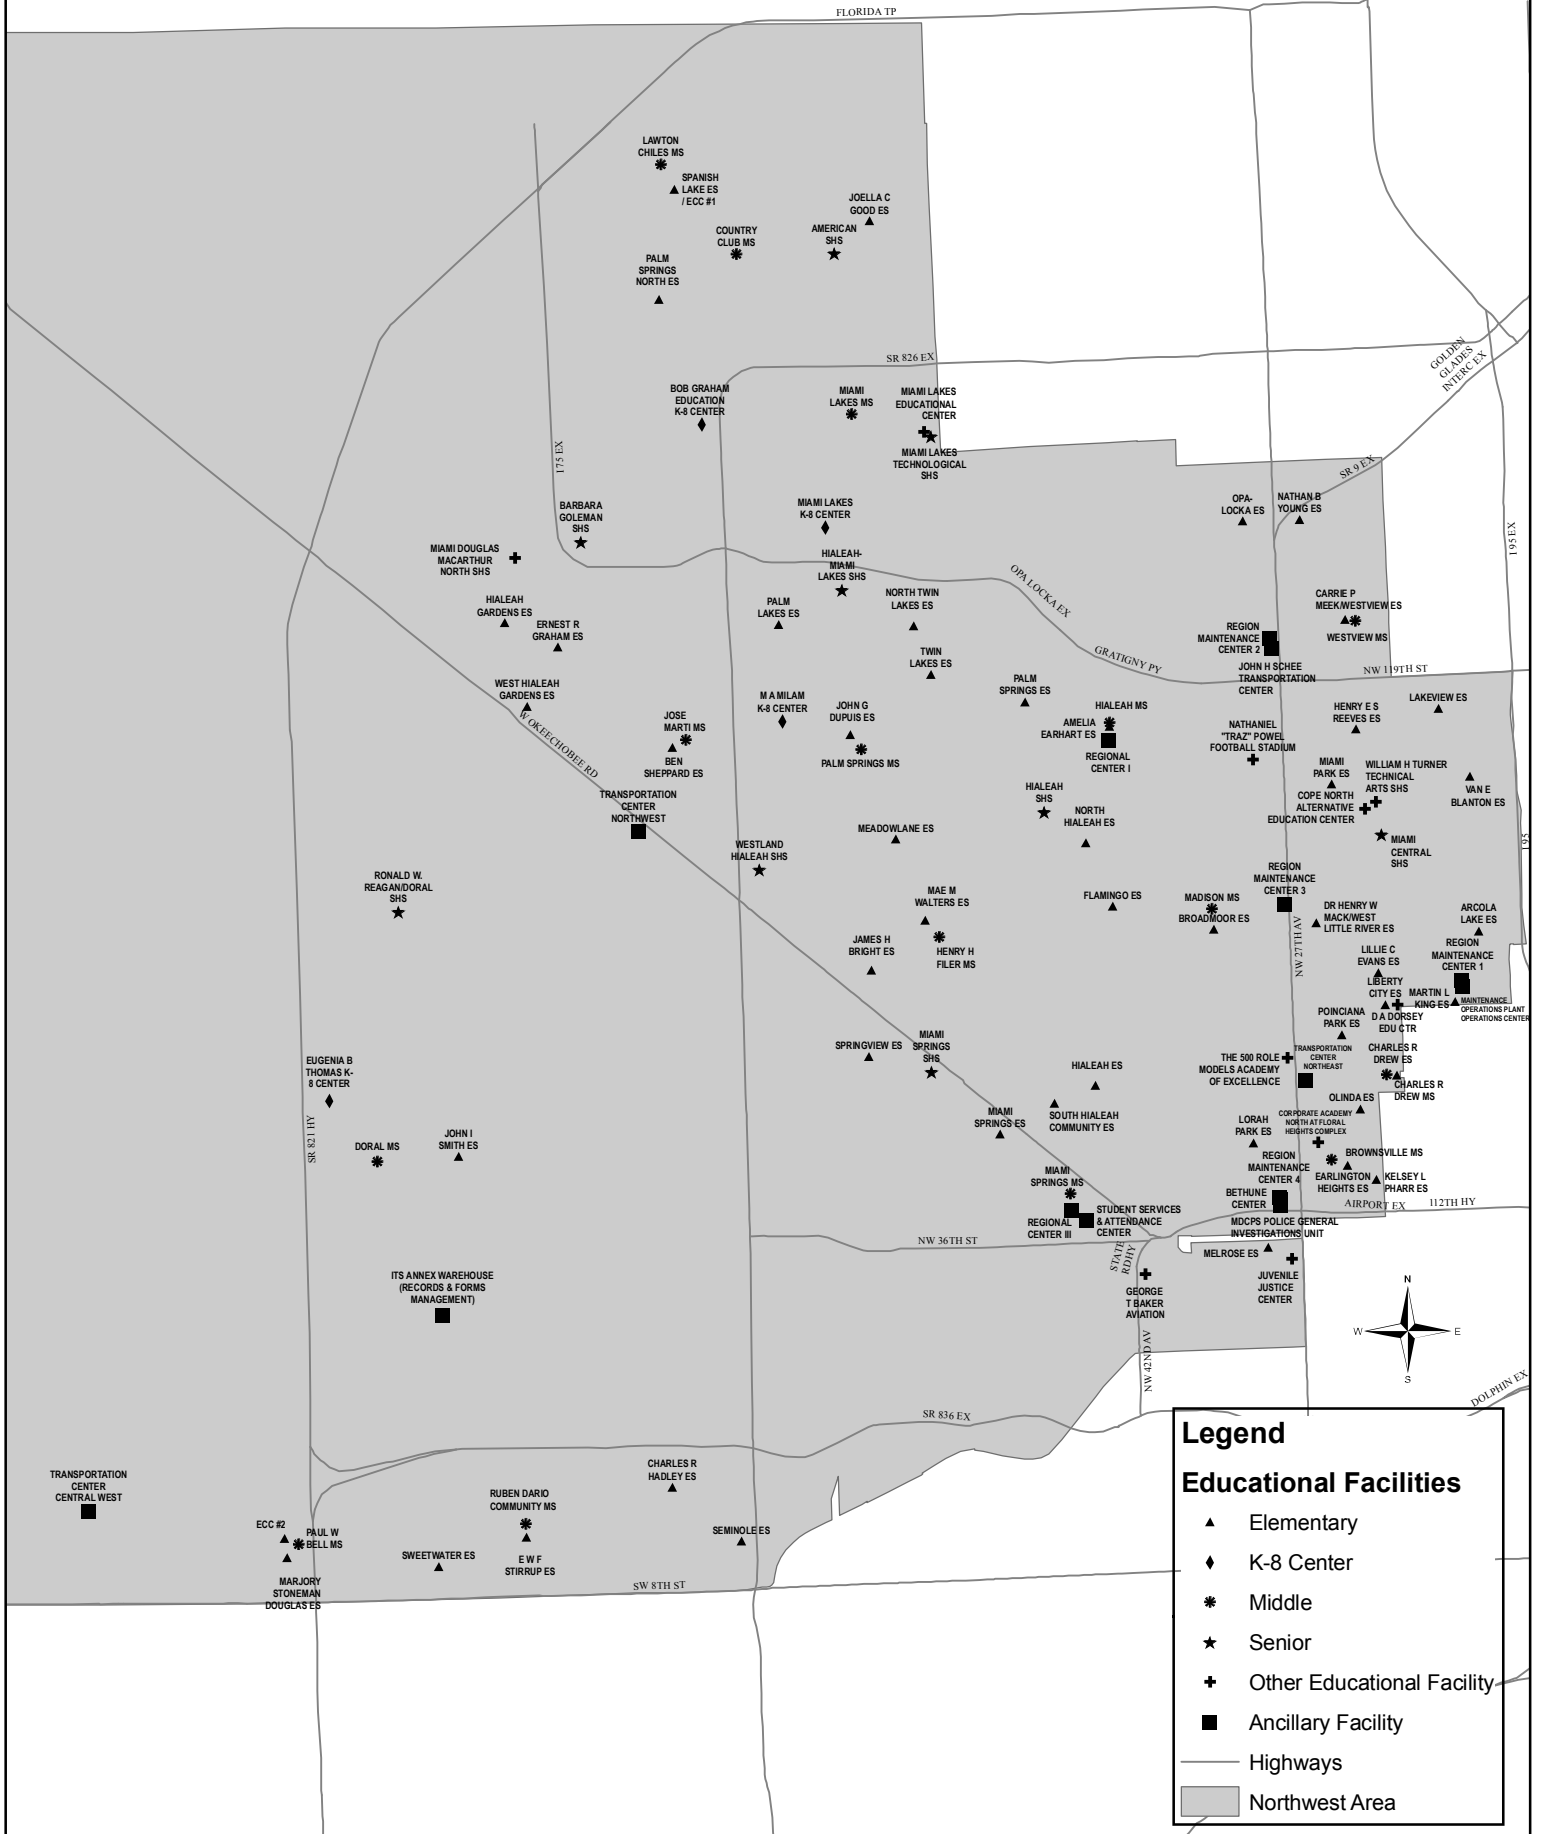

SR 821 ET

Legend

- ▲ Senior High Schools
- Highways
- ◻ Southwest Area

Northeast Area Existing Educational Facilities

Legend

Educational Facilities

- ▲ Elementary
- ◆ K-8 Center
- * Middle
- ★ Senior
- ⊕ Other Educational Facility
- Ancillary Facility

— Highways

■ Northeast Area

Northwest Area Existing Educational Facilities

Legend

Educational Facilities

- ▲ Elementary
- ◆ K-8 Center
- * Middle
- ★ Senior
- + Other Educational Facility
- Ancillary Facility

Highways

Northwest Area

Southest Area Existing Educational Facilities

Legend

Educational Facilities

- ▲ Elementary
- ◆ K-8 Center
- * Middle
- ★ Senior
- ⊕ Other Educational Facility
- Ancillary Facility
- Highways
- ▭ Southeast Area

Proposed, Existing, and Ancillary Educational Facilities Located in the Southeast Area - 2012/2013