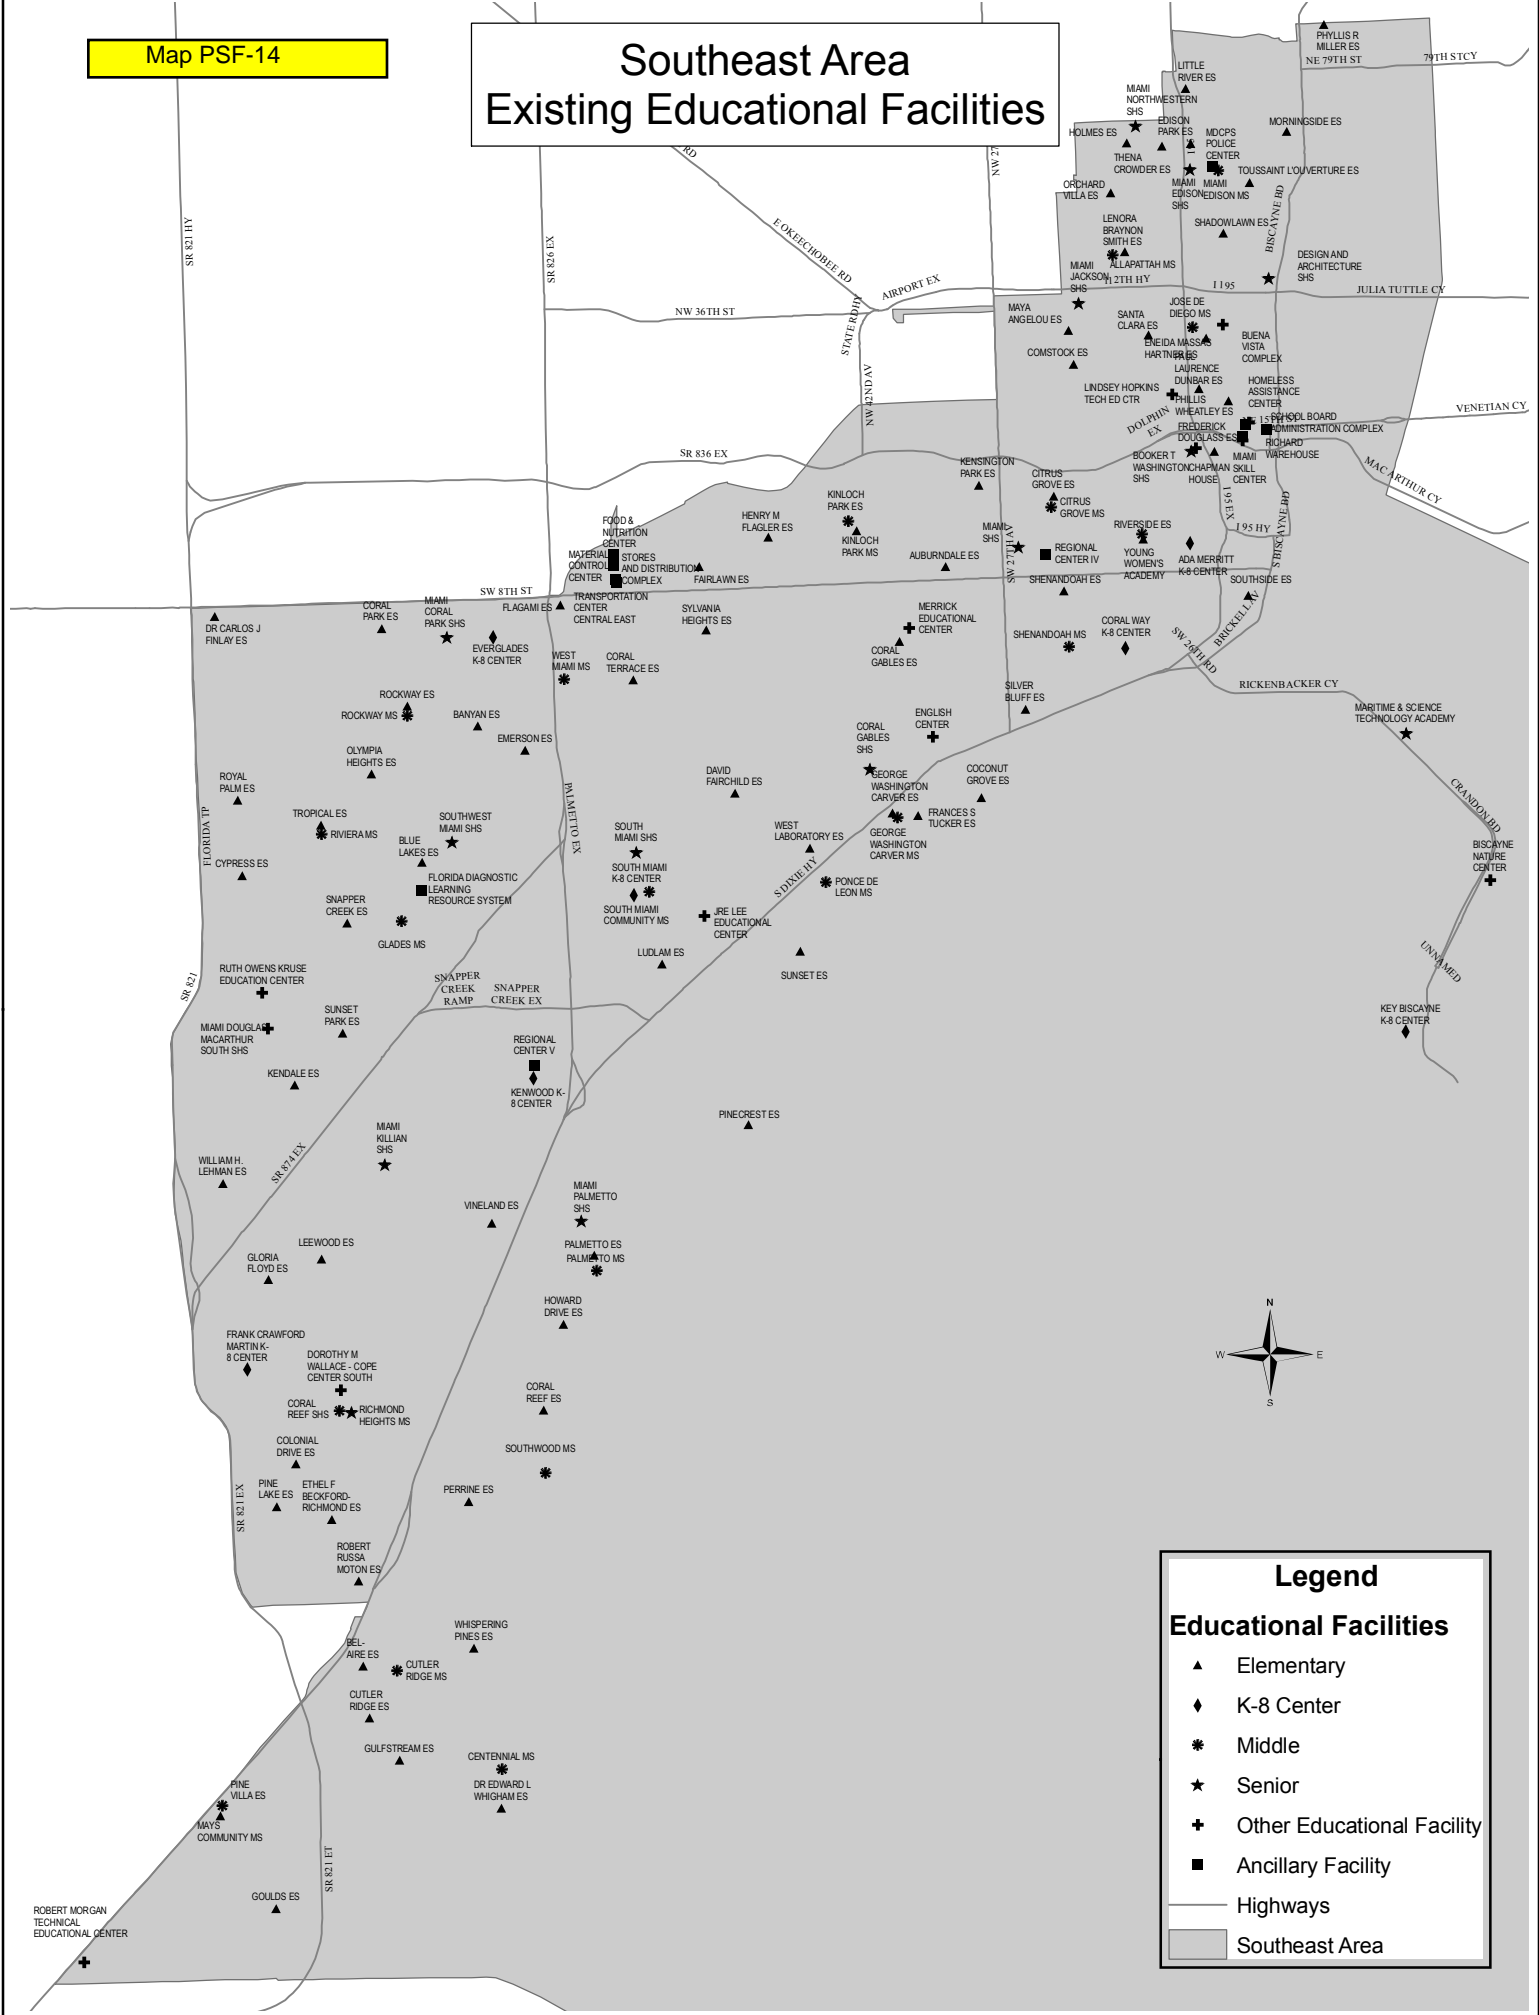

Appendix 10E

Public School Facilities Element Map Series

NE Area Elementary School Boundaries

NE Area Middle School Boundaries

NE Area Senior School Boundaries

Legend

- ▲ Senior High Schools
- Highways
- ▭ Northeast District

SR 821 ET

Legend

- ▲ Senior High Schools
- Highways
- ◻ Southwest Area

Northeast Area Existing Educational Facilities

Legend

Educational Facilities

- ▲ Elementary
- ◆ K-8 Center
- * Middle
- ★ Senior
- ⊕ Other Educational Facility
- Ancillary Facility

— Highways

■ Northeast Area

Northwest Area Existing Educational Facilities

Legend

Educational Facilities

- ▲ Elementary
- ◆ K-8 Center
- * Middle
- ★ Senior
- + Other Educational Facility
- Ancillary Facility

Highways

Northwest Area

Southest Area Existing Educational Facilities

Legend

Educational Facilities

- ▲ Elementary
- ◆ K-8 Center
- * Middle
- ★ Senior
- ⊕ Other Educational Facility
- Ancillary Facility
- Highways
- ▭ Southeast Area