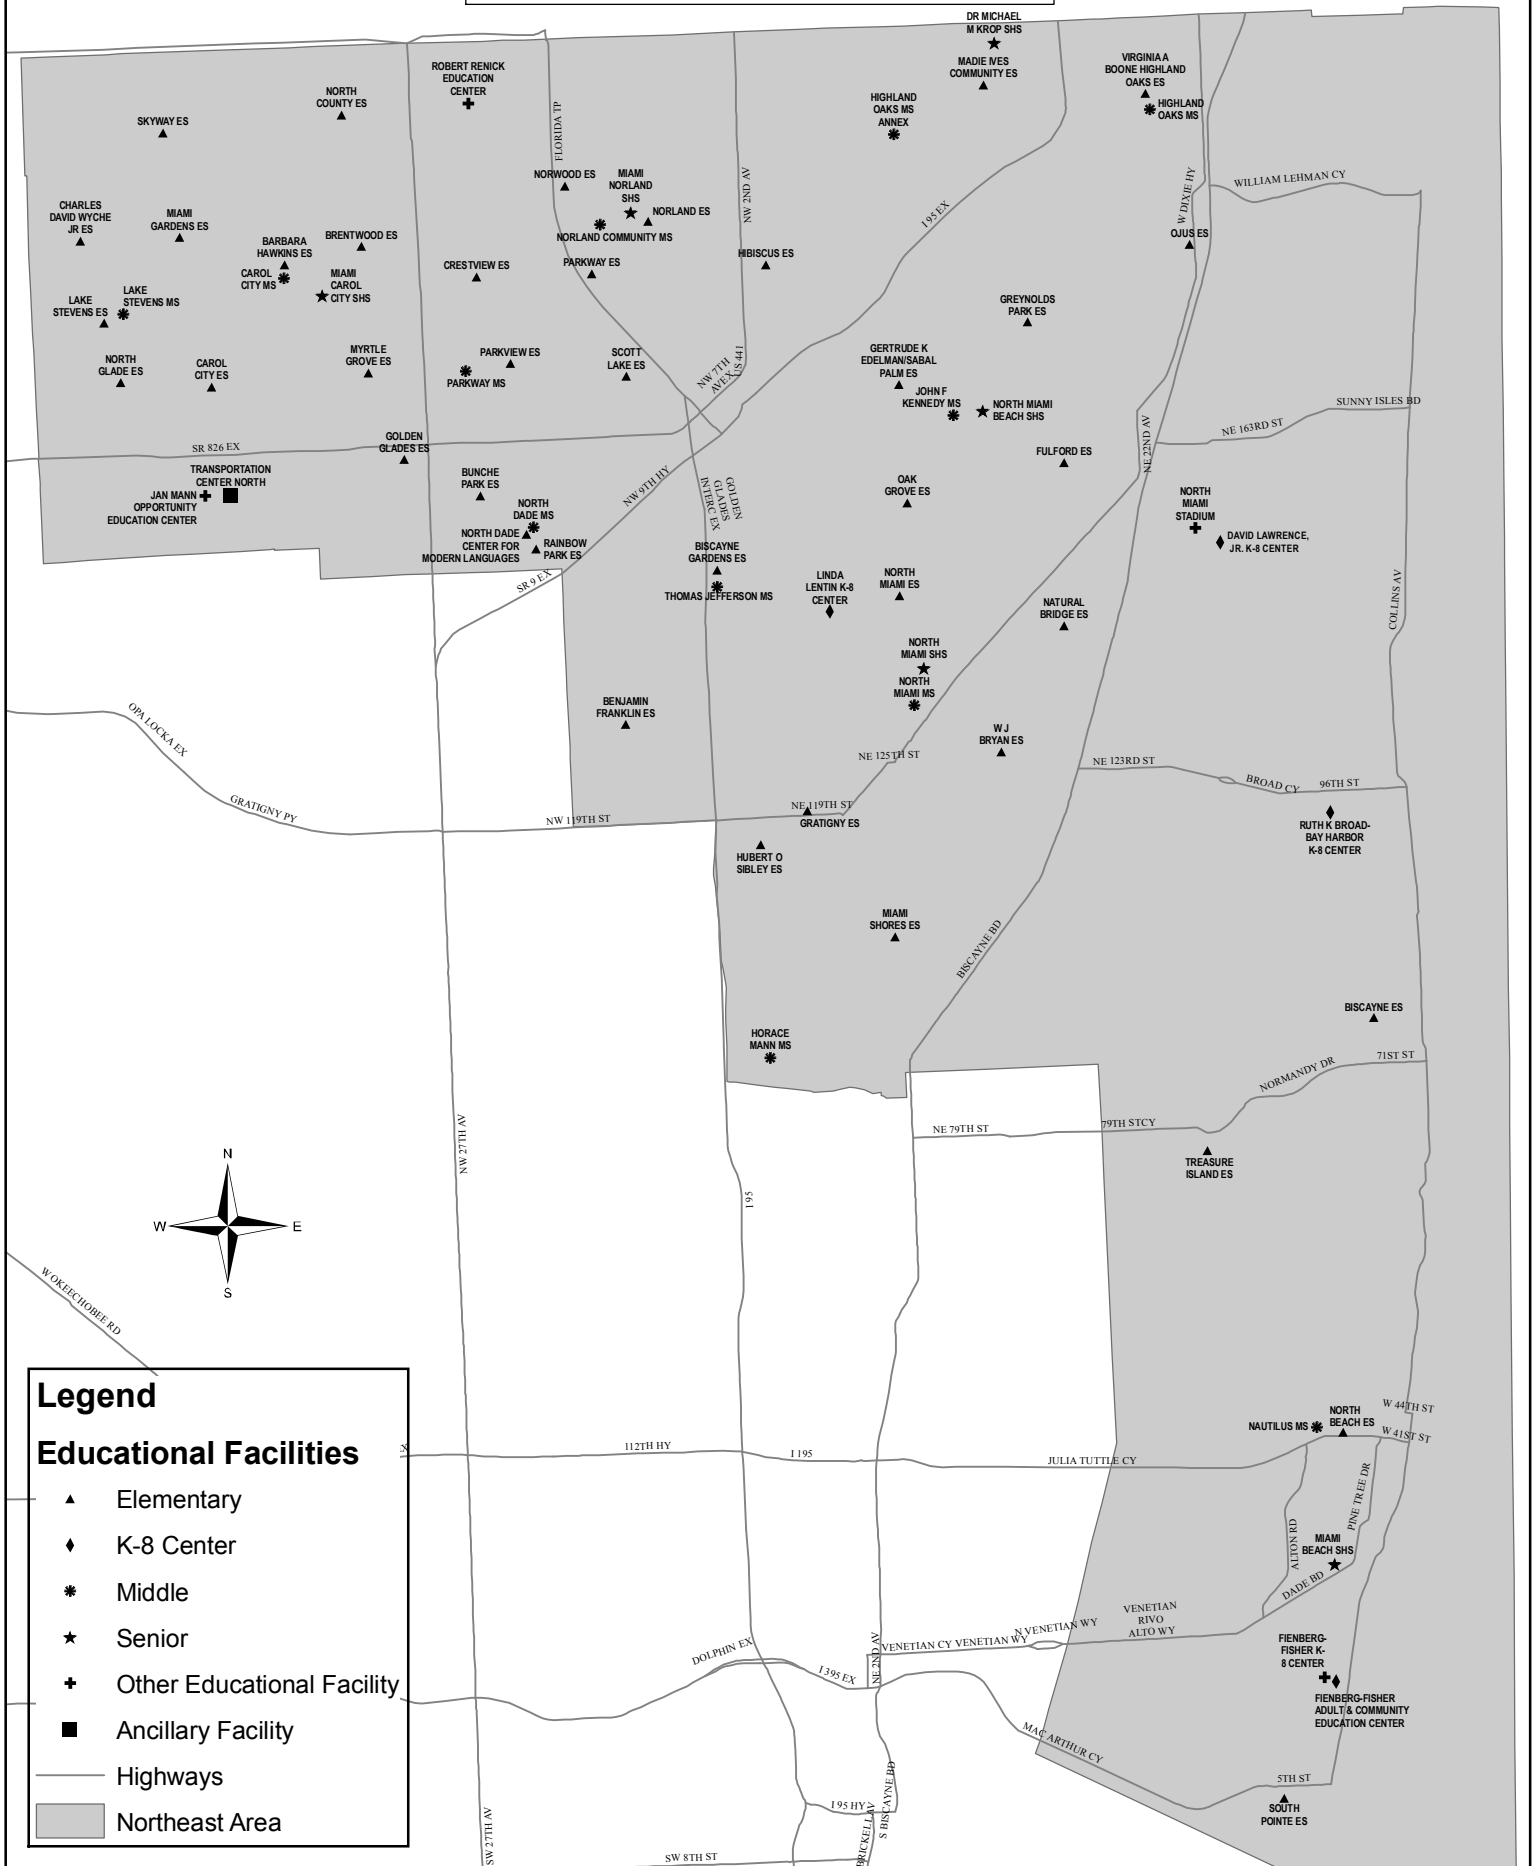

N KROME AV

SW 192ND AV

OLD CARD SOUND RD

G HOLMES
BRADDOCK
SENIOR HIGH

JOHN A
FERGUSON
SENIOR HIGH

FELIX VARELA
SENIOR HIGH

SOUTH DADE
SENIOR HIGH

HOMESTEAD
SENIOR HIGH

SR 821 ET

Legend

- ▲ Senior High Schools
- Highways
- ◻ Southwest Area

Northeast Area Existing Educational Facilities

Legend

Educational Facilities

- ▲ Elementary
- ◆ K-8 Center
- * Middle
- ★ Senior
- ⊕ Other Educational Facility
- Ancillary Facility

— Highways

■ Northeast Area

Northwest Area Existing Educational Facilities

Legend

Educational Facilities

- ▲ Elementary
- ◆ K-8 Center
- * Middle
- ★ Senior
- + Other Educational Facility
- Ancillary Facility

Proposed, Existing, and Ancillary Educational Facilities Located in the Southeast Area - 2012/2013