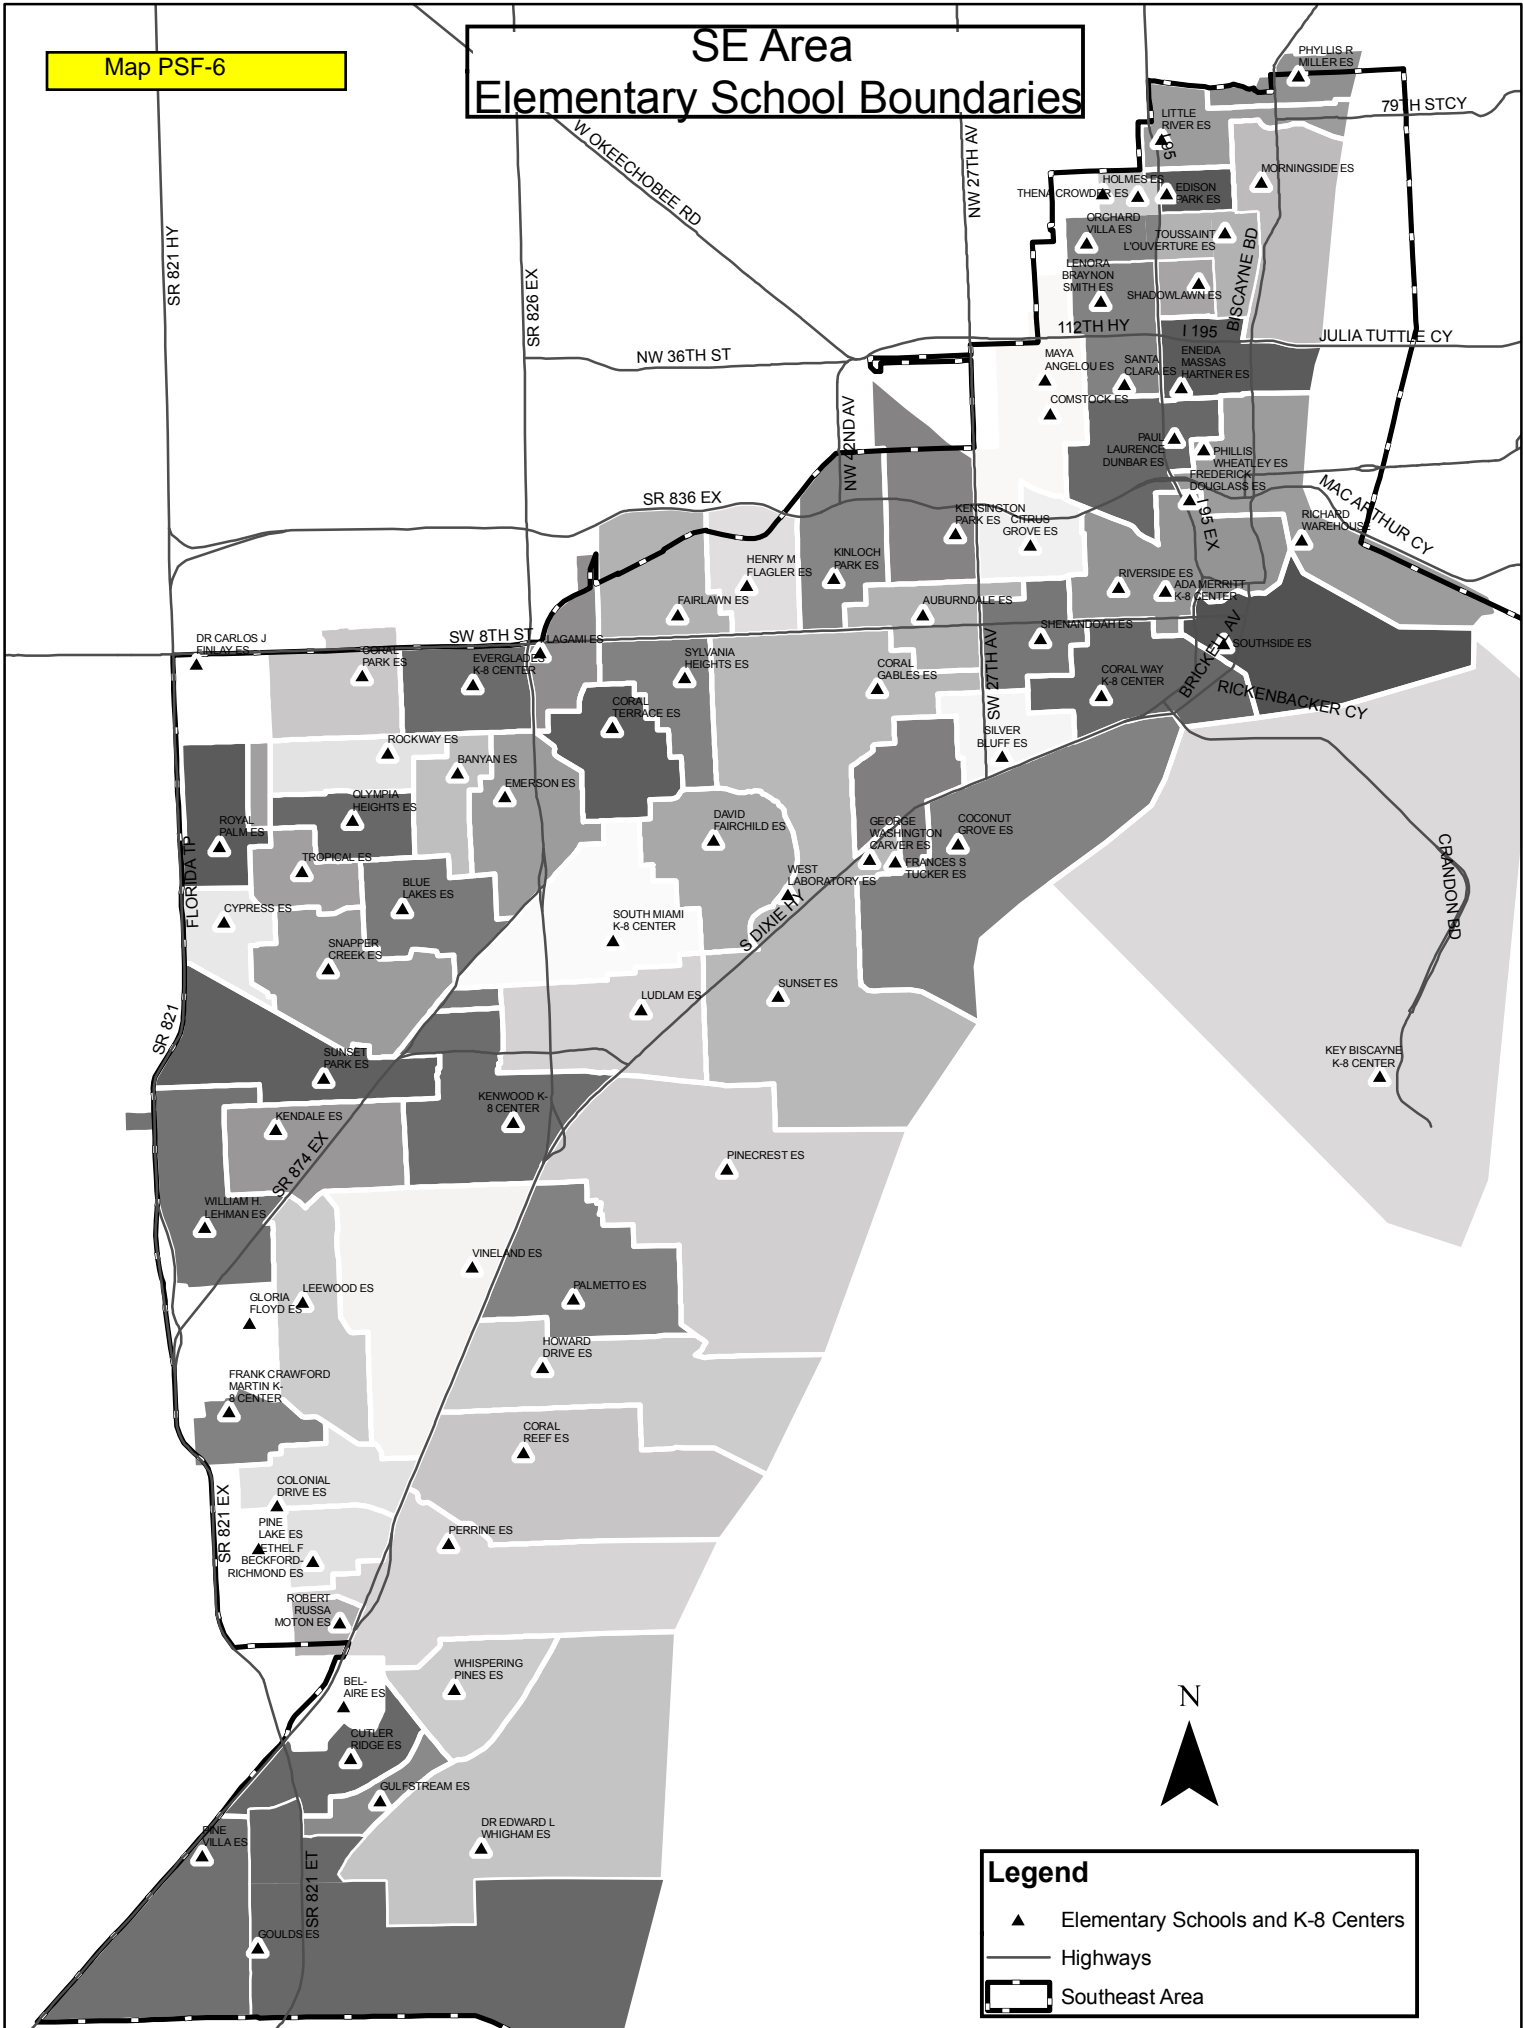

Appendix 10E

Public School Facilities Element Map Series

NE Area Elementary School Boundaries

NE Area Middle School Boundaries

NE Area Senior School Boundaries

Legend

- ▲ Senior High Schools
- Highways
- ▭ Northeast District

NW Area Elementary School Boundaries

NW Area Middle School Boundaries

NW Area Senior School Boundaries

Map PSF-6

SE Area Elementary School Boundaries

SE Area Middle School Boundaries

Legend

- ▲ Middle Schools and K-8 Centers
- Highways
- ▭ Southeast Area

SE Area Senior School Boundaries

Legend

- ▲ Senior High Schools
- Highways
- ▭ Southeast Area

SW Area Elementary School Boundaries

SW Area Middle School Boundaries

SW Area Senior School Boundaries

27TH HY

SW 177TH AV

N KROME AV

SW 192ND AV

OLD CARD SOUND RD

G HOLMES
BRADDOCK
SENIOR HIGH

JOHN A
FERGUSON
SENIOR HIGH

FELIX VARELA
SENIOR HIGH

SOUTH DADE
SENIOR HIGH

HOMESTEAD
SENIOR HIGH