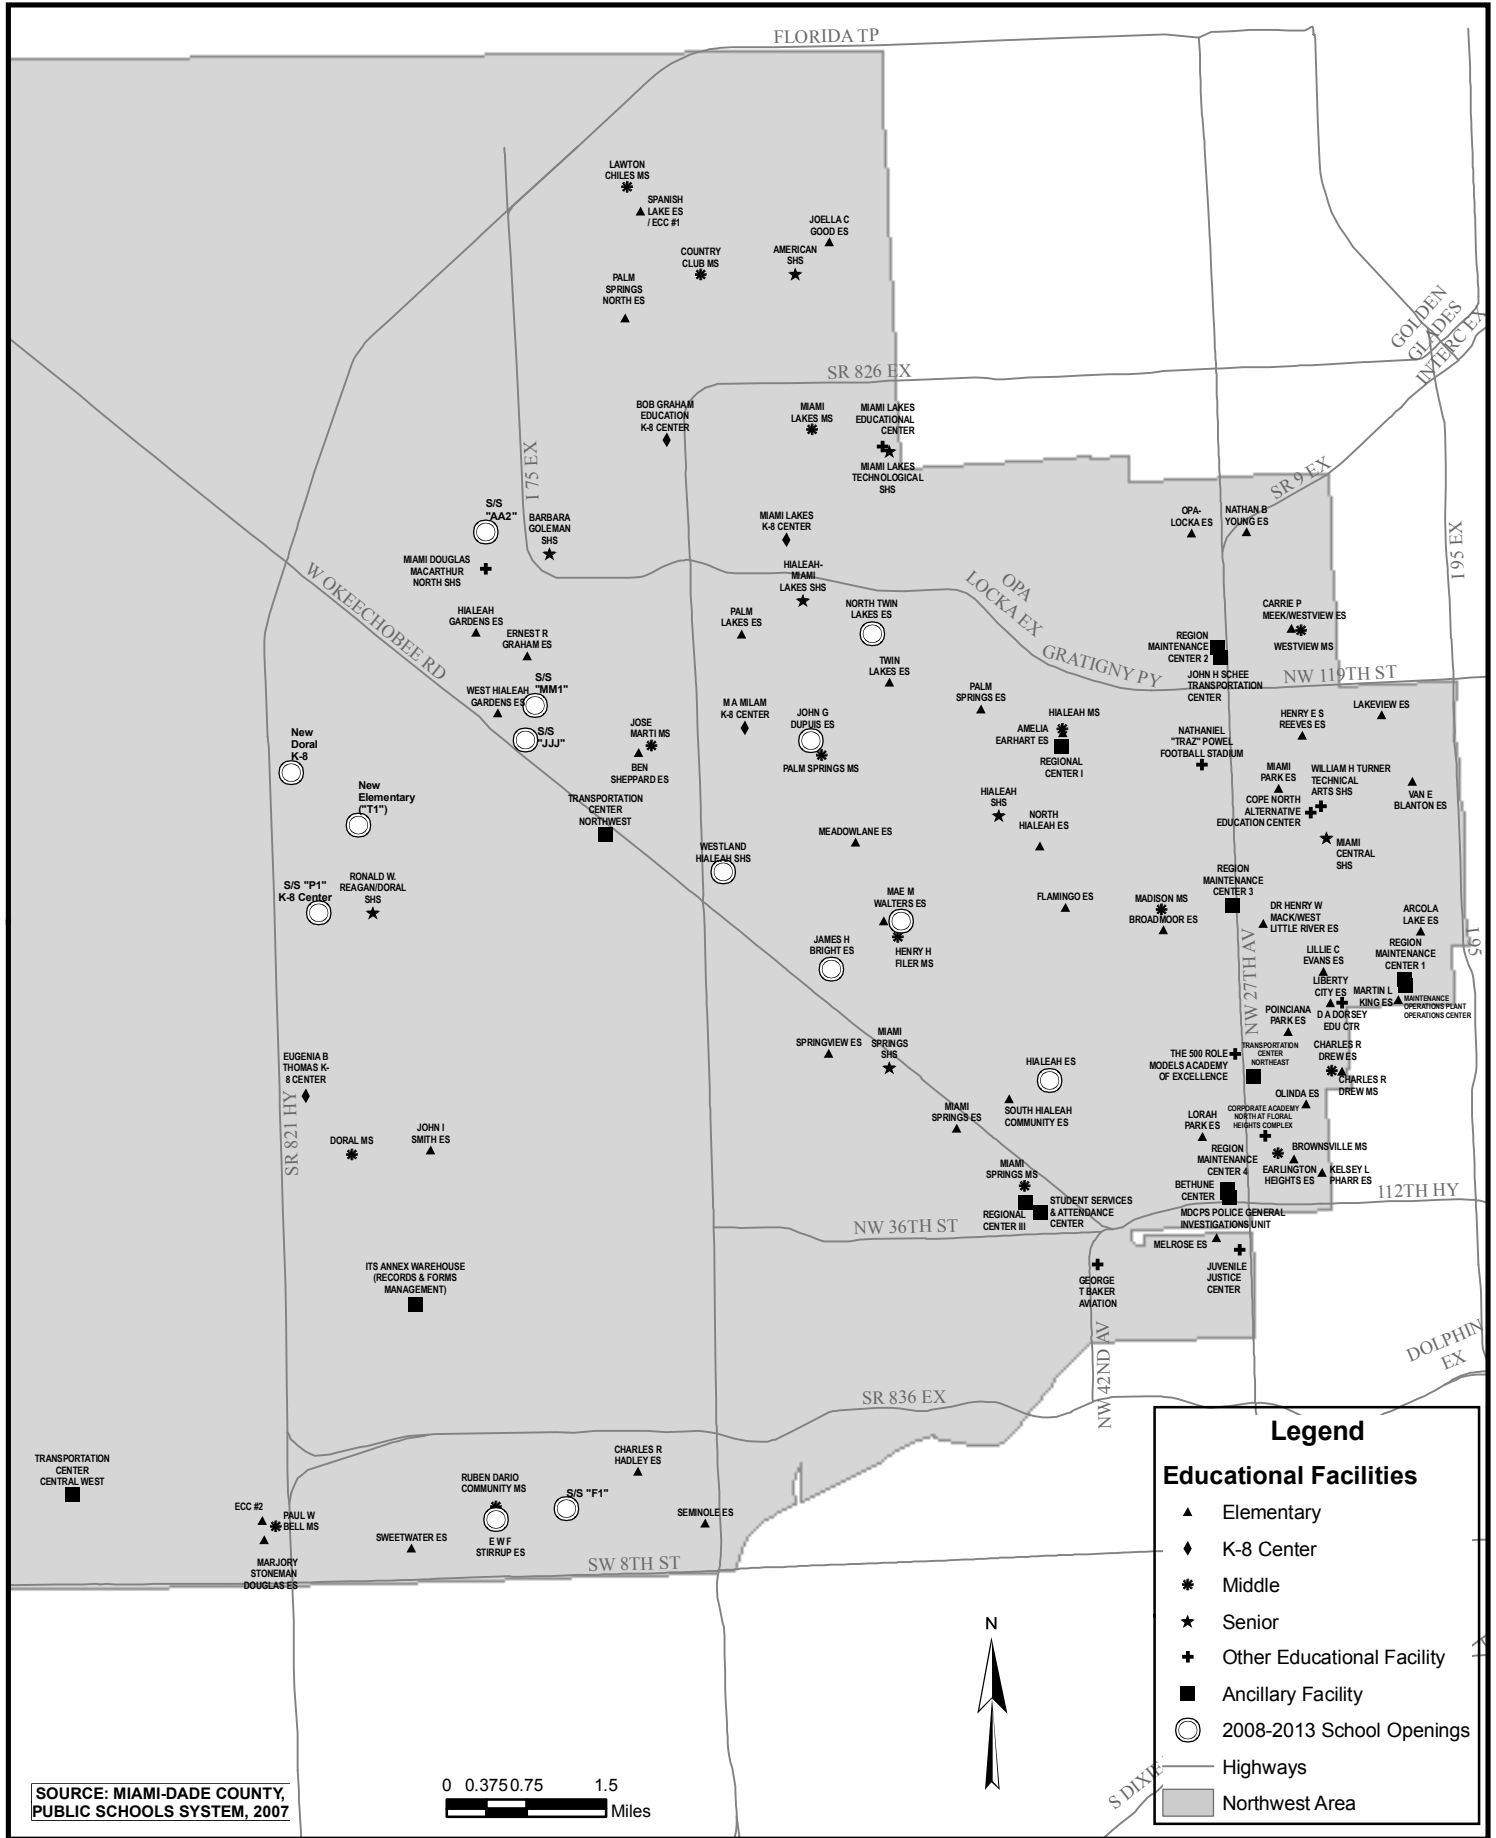

Appendix 10E

Public School Facilities Element Map Series

NE Area Elementary School Boundaries

NE Area Middle School Boundaries

NE Area Senior School Boundaries

Legend

- ▲ Senior High Schools
- Highways
- ▭ Northeast District

Southwest Area Existing Educational Facilities

Proposed, Existing, and Ancillary Educational Facilities Located in the Northeast Area - 2012/2013

Legend

Educational Facilities

- ▲ Elementary
- ◆ K-8 Center
- * Middle
- ★ Senior
- + Other Educational Facility
- Ancillary Facility
- 2008-2013 School Openings
- Highways
- Northeast Area

SOURCE: MIAMI-DADE COUNTY, PUBLIC SCHOOLS SYSTEM, 2007

Proposed, Existing, and Ancillary Educational Facilities Located in the Northwest Area - 2012/2013

SOURCE: MIAMI-DADE COUNTY, PUBLIC SCHOOLS SYSTEM, 2007

Proposed, Existing, and Ancillary Educational Facilities Located in the Southeast Area - 2012/2013