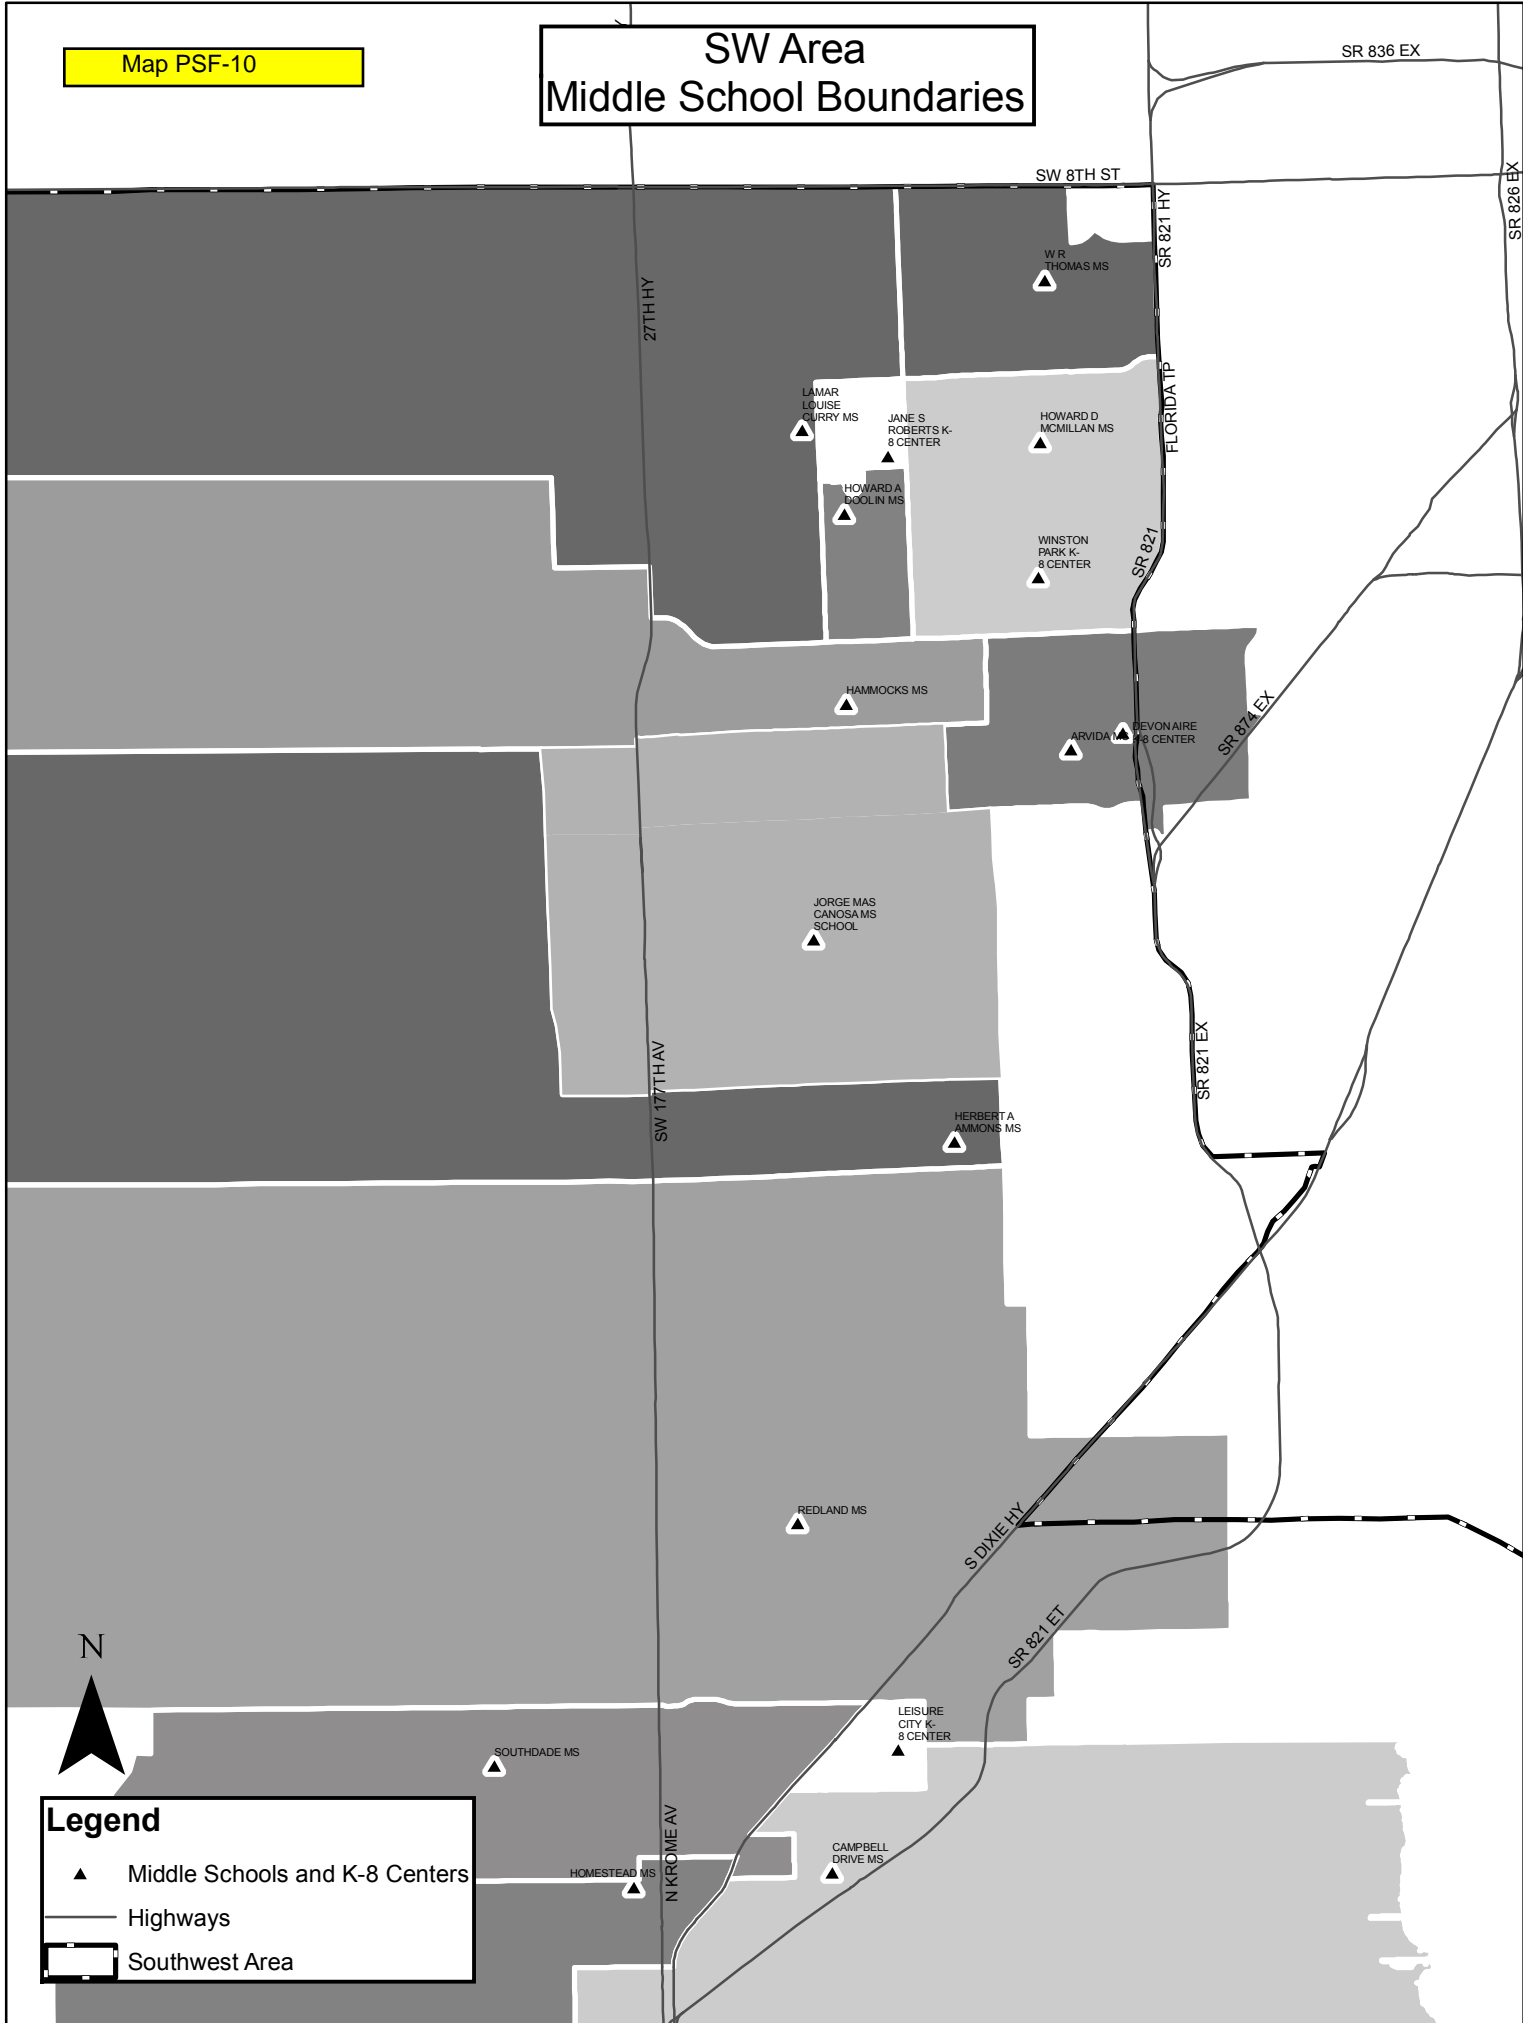

Appendix 10E

Public School Facilities Element Map Series

NE Area Elementary School Boundaries

NE Area Middle School Boundaries

NE Area Senior School Boundaries

Legend

- ▲ Senior High Schools
- Highways
- ▭ Northeast District

SE Area Senior School Boundaries

Legend

- ▲ Senior High Schools
- Highways
- ▭ Southeast Area

SW Area Elementary School Boundaries

SW Area Middle School Boundaries

SW Area Senior School Boundaries

27TH HY

SW 177TH AV

N KROME AV

SW 192ND AV

OLD CARD SOUND RD

G HOLMES
BRADDOCK
SENIOR HIGH

JOHN A
FERGUSON
SENIOR HIGH

FELIX VARELA
SENIOR HIGH

SOUTH DADE
SENIOR HIGH

HOMESTEAD
SENIOR HIGH