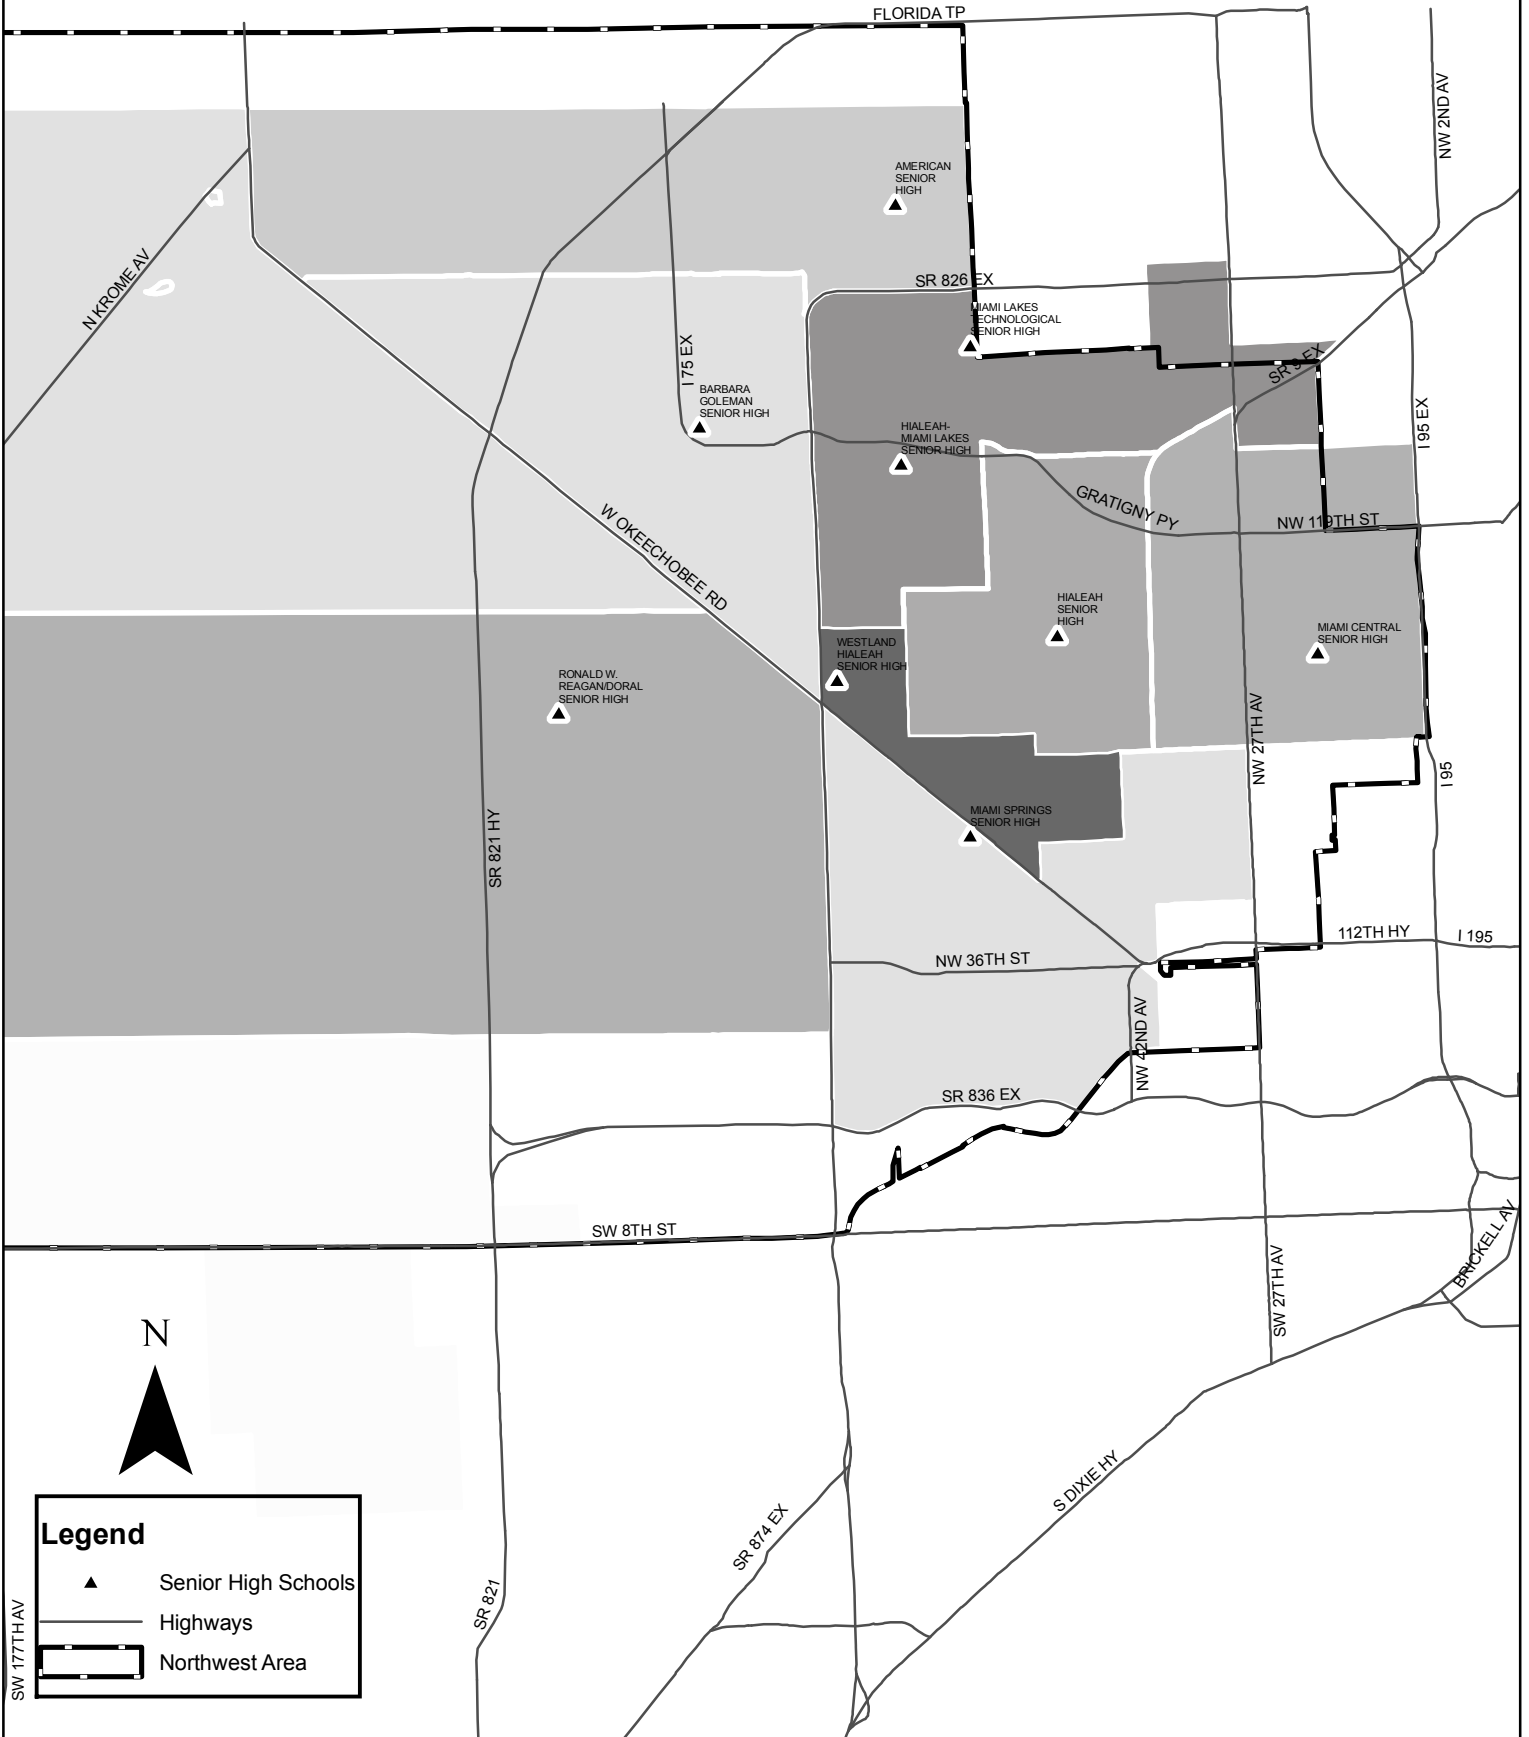

Appendix 10E

Public School Facilities Element Map Series

NE Area Elementary School Boundaries

NE Area Middle School Boundaries

NE Area Senior School Boundaries

Legend

- ▲ Senior High Schools
- Highways
- ▭ Northeast District

NW Area Elementary School Boundaries

NW Area Middle School Boundaries

NW Area Senior School Boundaries

Map PSF-6

SE Area Elementary School Boundaries

SE Area Middle School Boundaries

Legend

- ▲ Middle Schools and K-8 Centers
- Highways
- ▭ Southeast Area

SE Area Senior School Boundaries

Legend

- ▲ Senior High Schools
- Highways
- ▭ Southeast Area

SW Area Elementary School Boundaries

SW Area Middle School Boundaries

SW Area Senior School Boundaries

27TH HY

SW 177TH AV

N KROME AV

SW 192ND AV

OLD CARD SOUND RD

G HOLMES
BRADDOCK
SENIOR HIGH

JOHN A
FERGUSON
SENIOR HIGH

FELIX VARELA
SENIOR HIGH

SOUTH DADE
SENIOR HIGH

HOMESTEAD
SENIOR HIGH