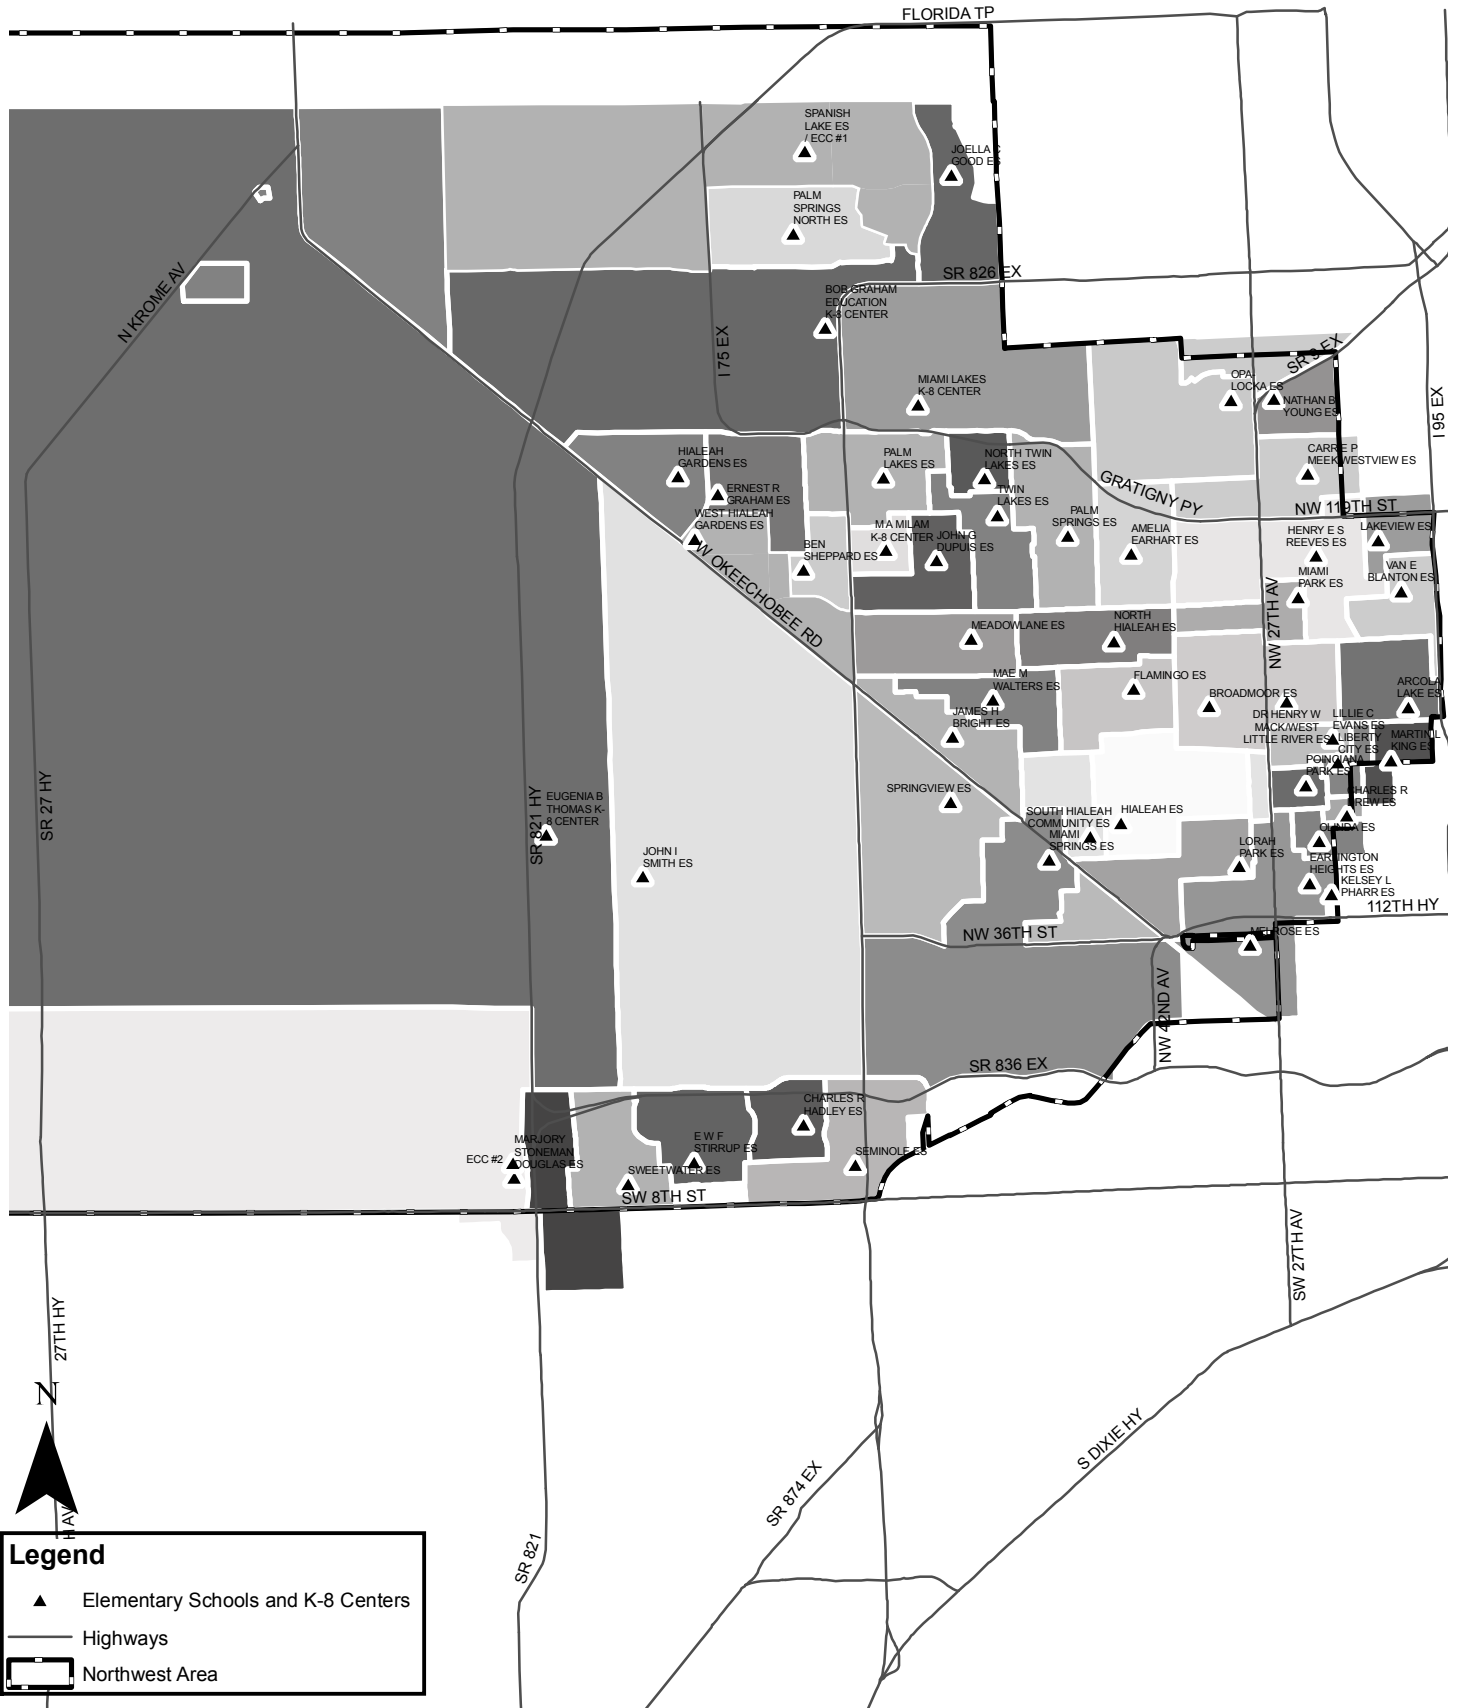

NW Area Elementary School Boundaries