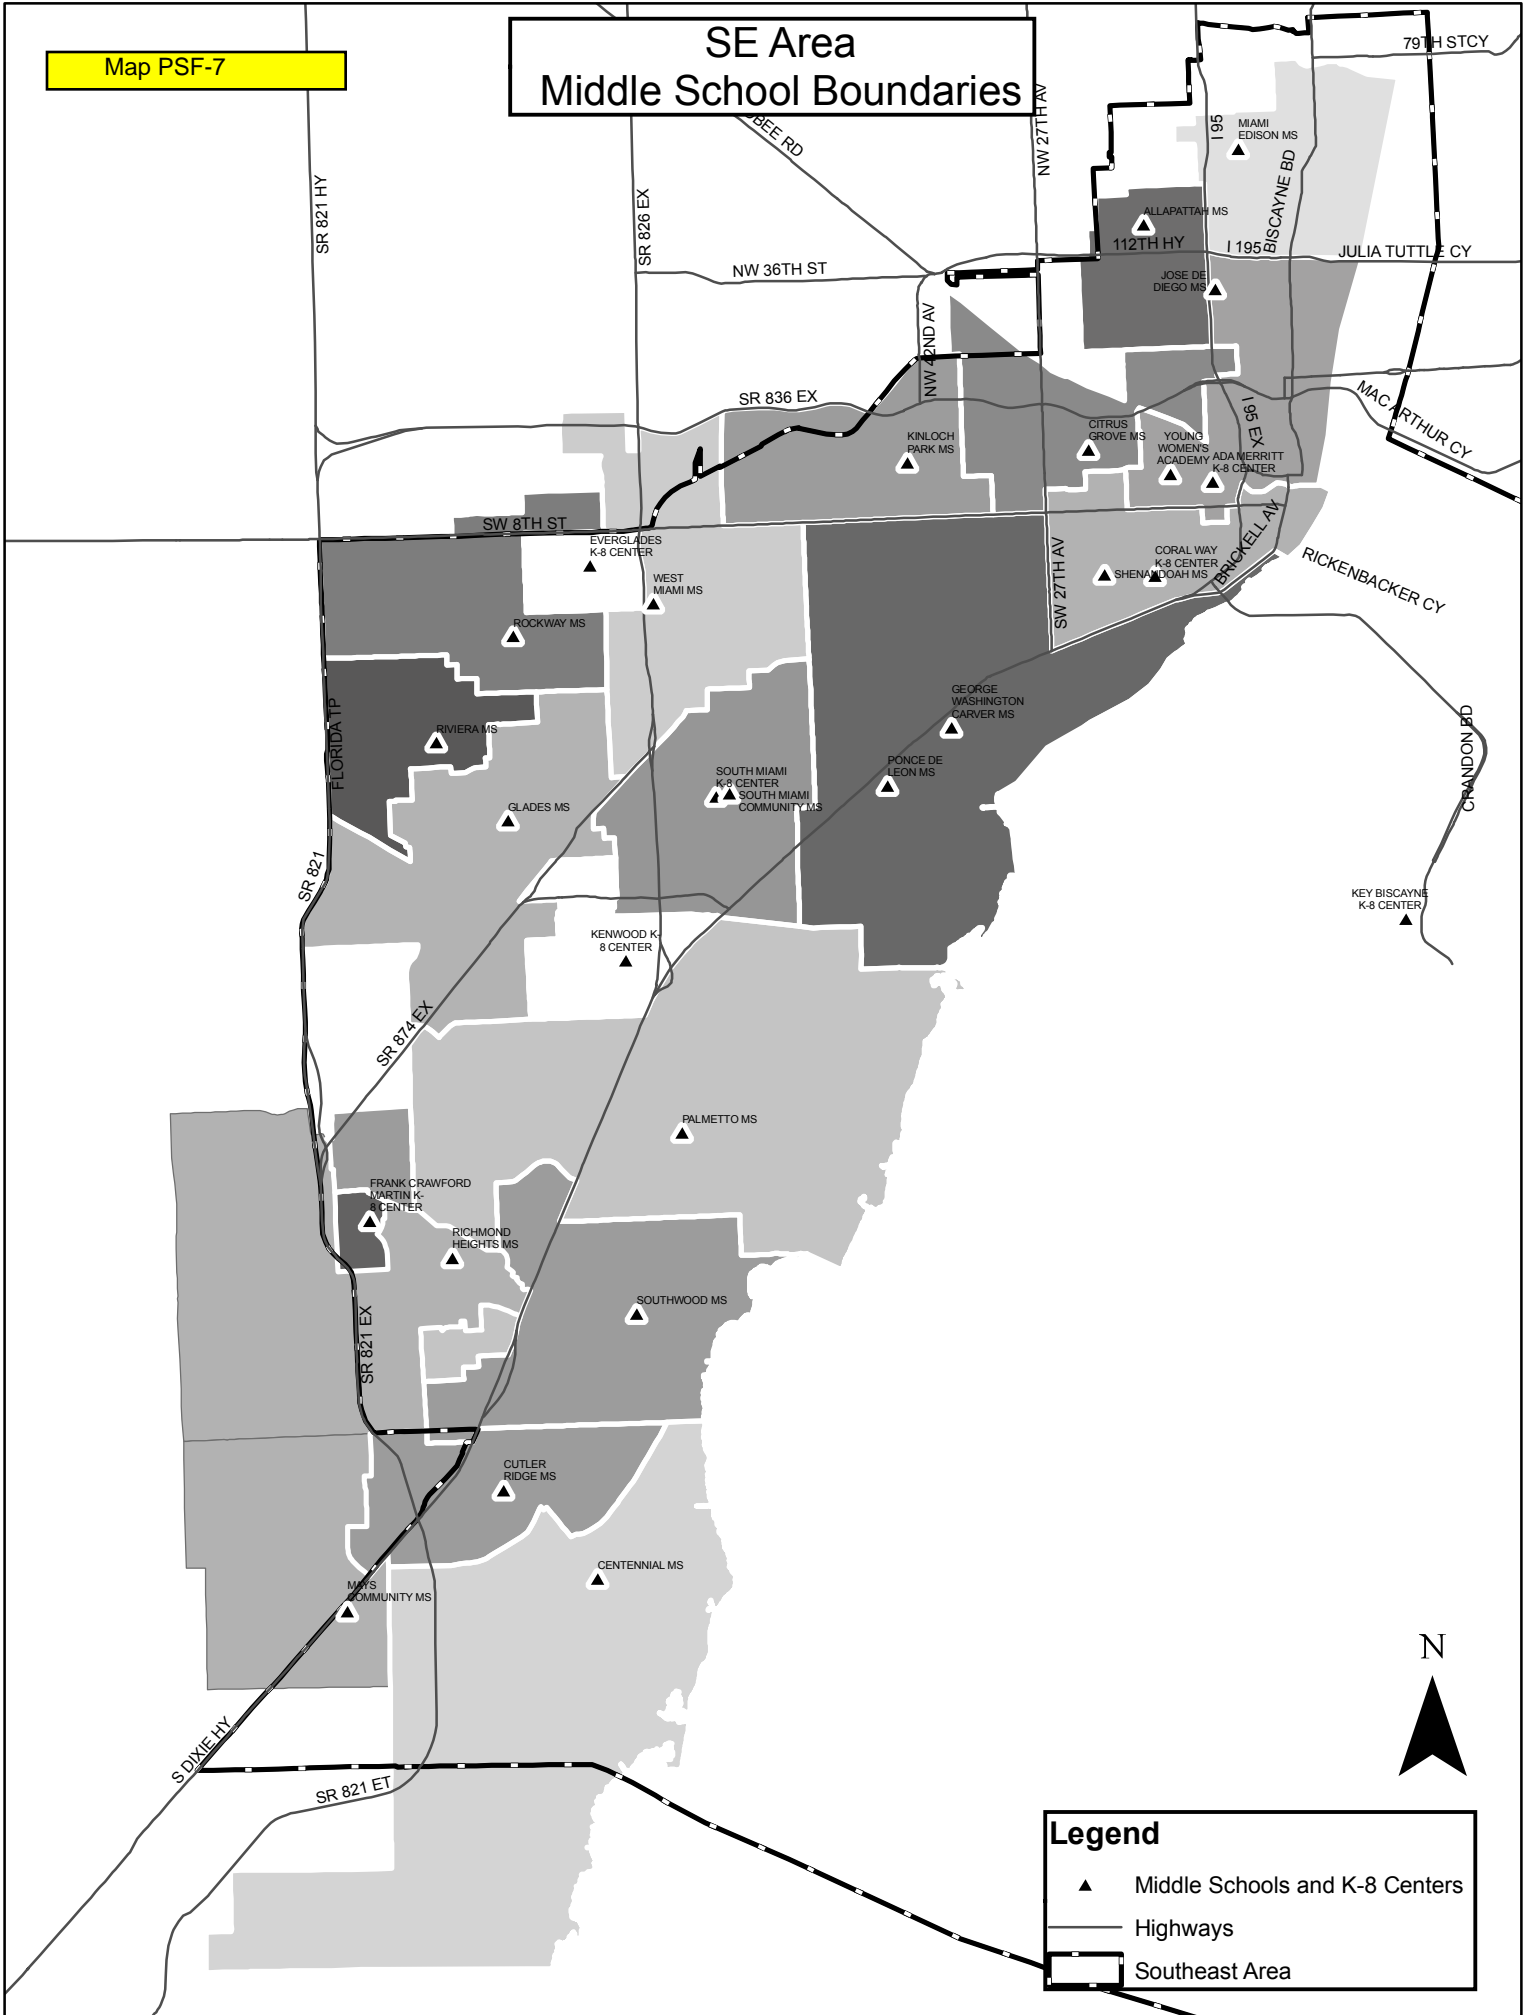

Appendix 10E

Public School Facilities Element Map Series

NE Area Elementary School Boundaries

NE Area Middle School Boundaries

NE Area Senior School Boundaries

Legend

- ▲ Senior High Schools
- Highways
- ▭ Northeast District

NW Area Elementary School Boundaries

NW Area Middle School Boundaries

NW Area Senior School Boundaries

Map PSF-6

SE Area Elementary School Boundaries

SE Area Middle School Boundaries

Legend

- ▲ Middle Schools and K-8 Centers
- Highways
- ▭ Southeast Area

SE Area Senior School Boundaries

Legend

- ▲ Senior High Schools
- Highways
- ▭ Southeast Area

SW Area Elementary School Boundaries

SW Area Middle School Boundaries

SW Area Senior School Boundaries

27TH HY

SW 177TH AV

N KROME AV

SW 192ND AV

OLD CARD SOUND RD

G HOLMES
BRADDOCK
SENIOR HIGH

JOHN A
FERGUSON
SENIOR HIGH

FELIX VARELA
SENIOR HIGH

SOUTH DADE
SENIOR HIGH

HOMESTEAD
SENIOR HIGH